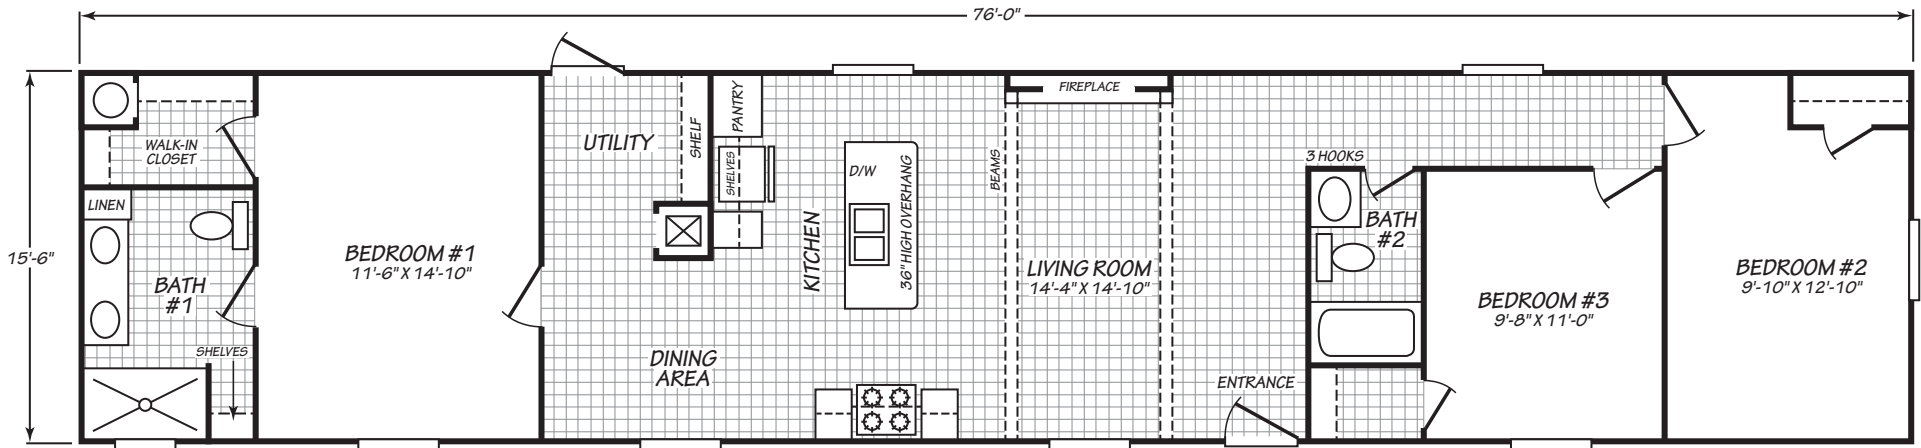

# Winslow

Factory Advantage Series

1,178 SQ. FT. (Approximate) 3 Bedroom, 2 Bath

Last Updated: 8-3-22

**FACTORY EXPO HOME CENTERS**  
739 Hwy 52 Bypass West  
Lafayette TN 37083

**MobileHomeExpo.com | 1-800-959-3014**