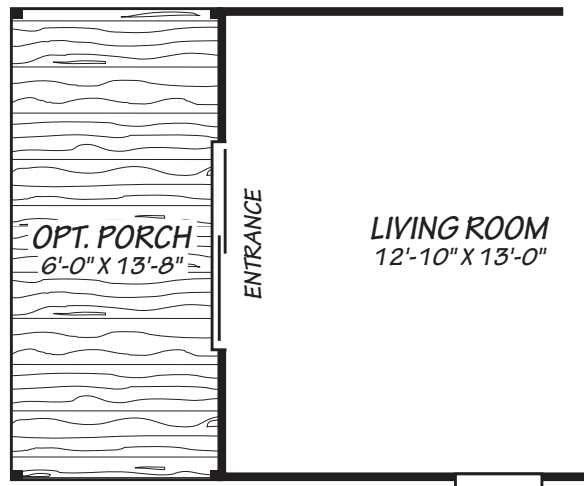

# Wilmington

Factory Advantage Series 

**Factory Expo**  
 "Factory Direct Pricing" HOME CENTERS

**2 Bedroom, 1 Bath**  
**Approx. 628 Sq. Ft.**

Last Updated: 8-16-18

Factory Expo Home Centers  
 739 Hwy 52 Bypass West  
 Lafayette, Tennessee 37083