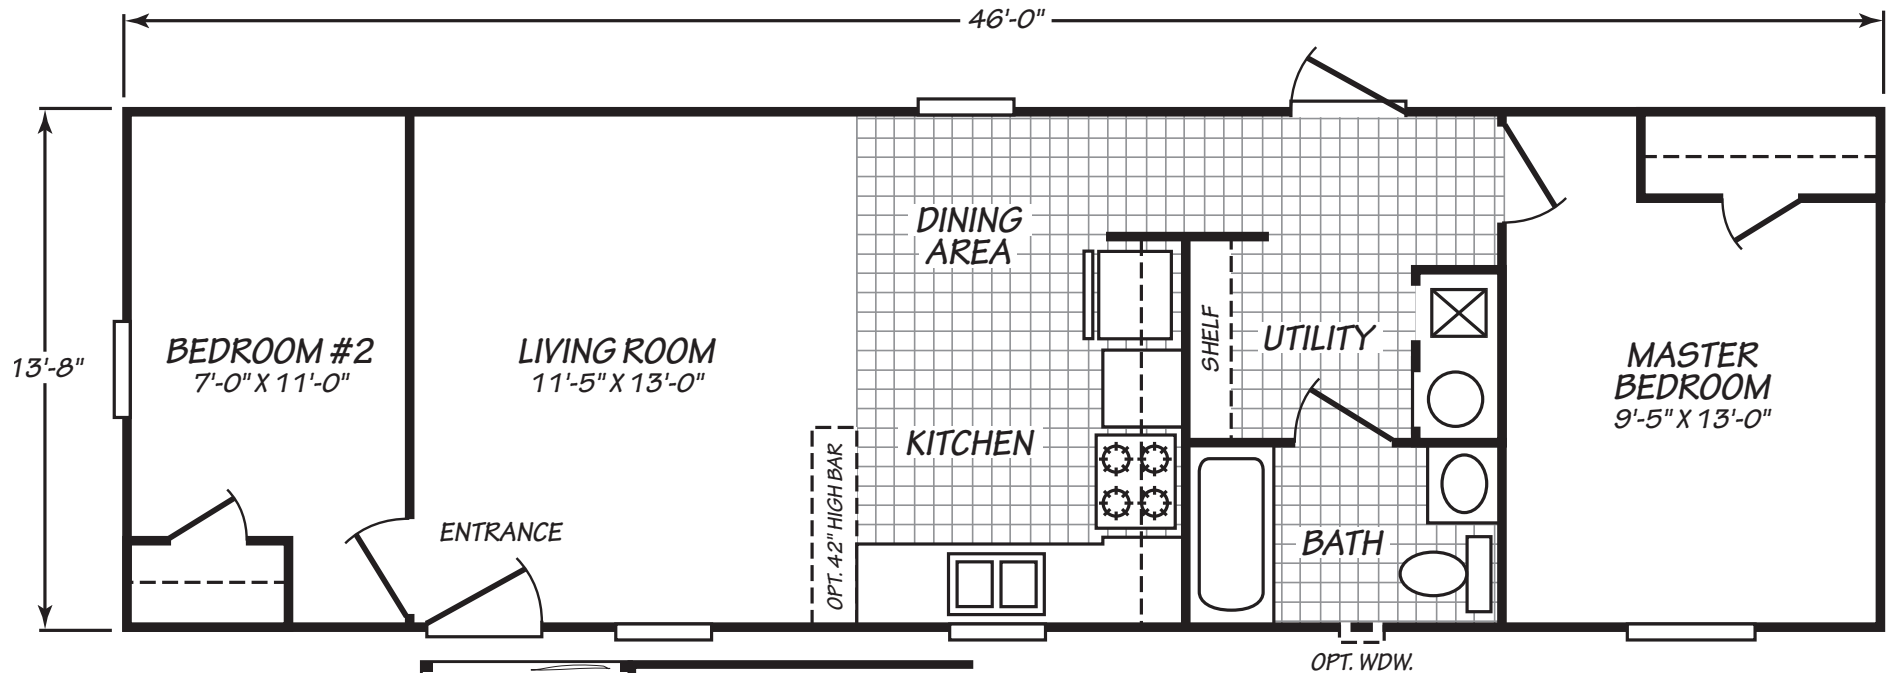

# Wilmington

Factory Advantage Series 

**Factory Expo**  
 "Factory Direct Pricing" HOME CENTERS

**2 Bedroom, 1 Bath**  
**Approx. 628 Sq. Ft.**

Last Updated: 8-16-18

Factory Expo Home Centers  
 739 Hwy 52 Bypass West  
 Lafayette, Tennessee 37083