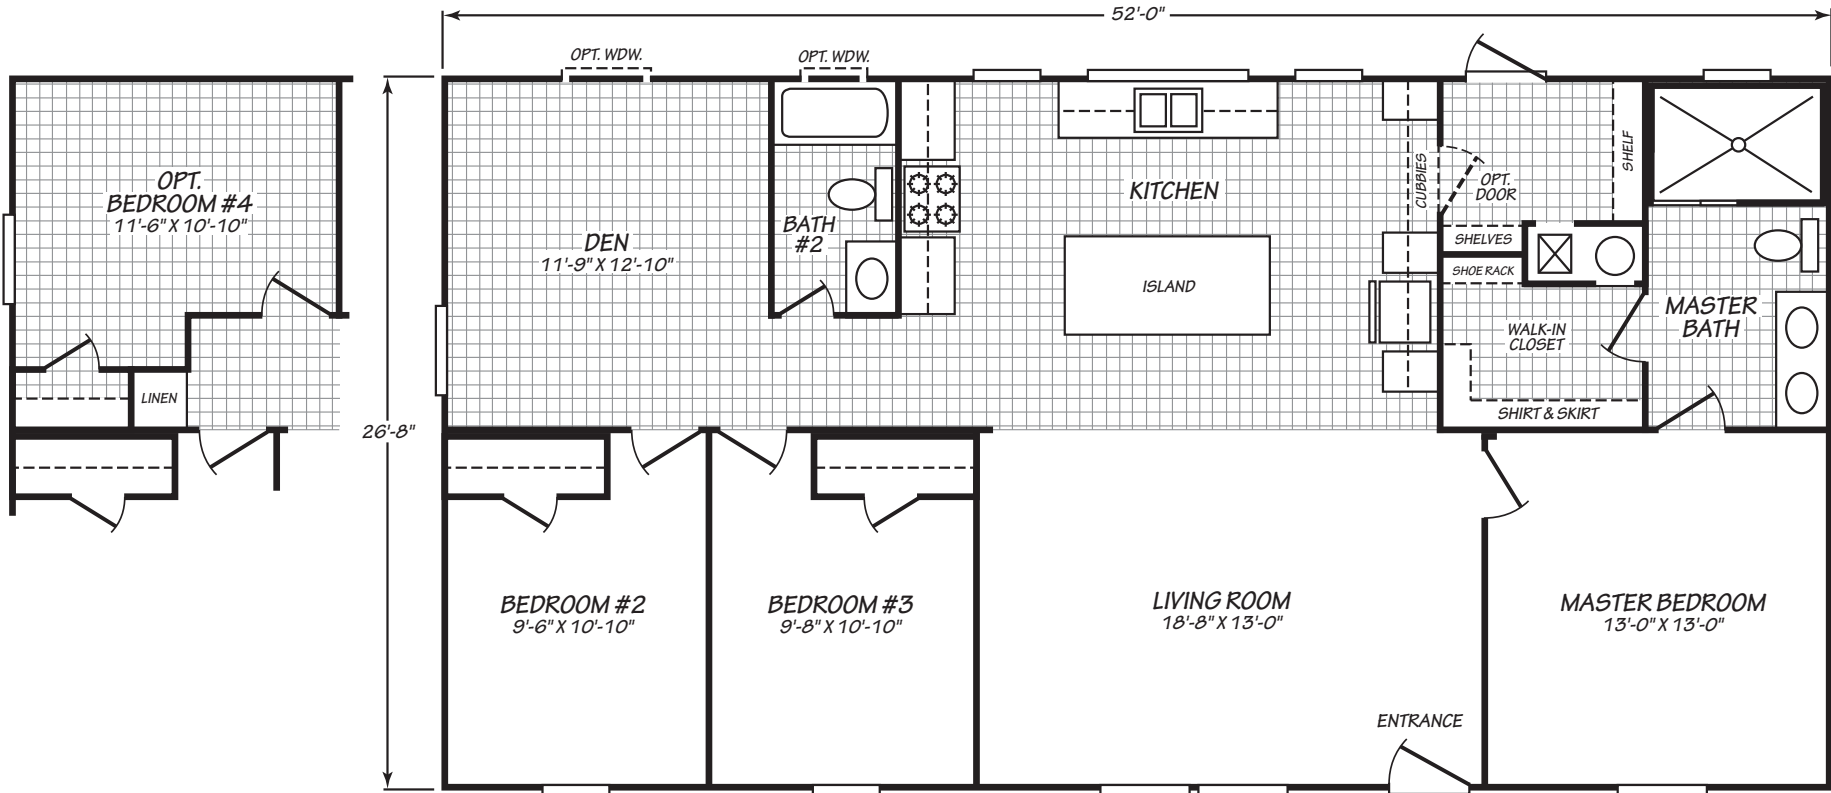

# Factory Expo

"Factory Direct Pricing" HOME CENTERS

3 Bedroom, 2 Bath  
Approx. 1,386 Sq. Ft.

Last Updated: 8-16-18

Factory Expo Home Centers  
739 Hwy 52 Bypass West  
Lafayette, Tennessee 37083

I authorize Factory Expo to build my house, per this plan.