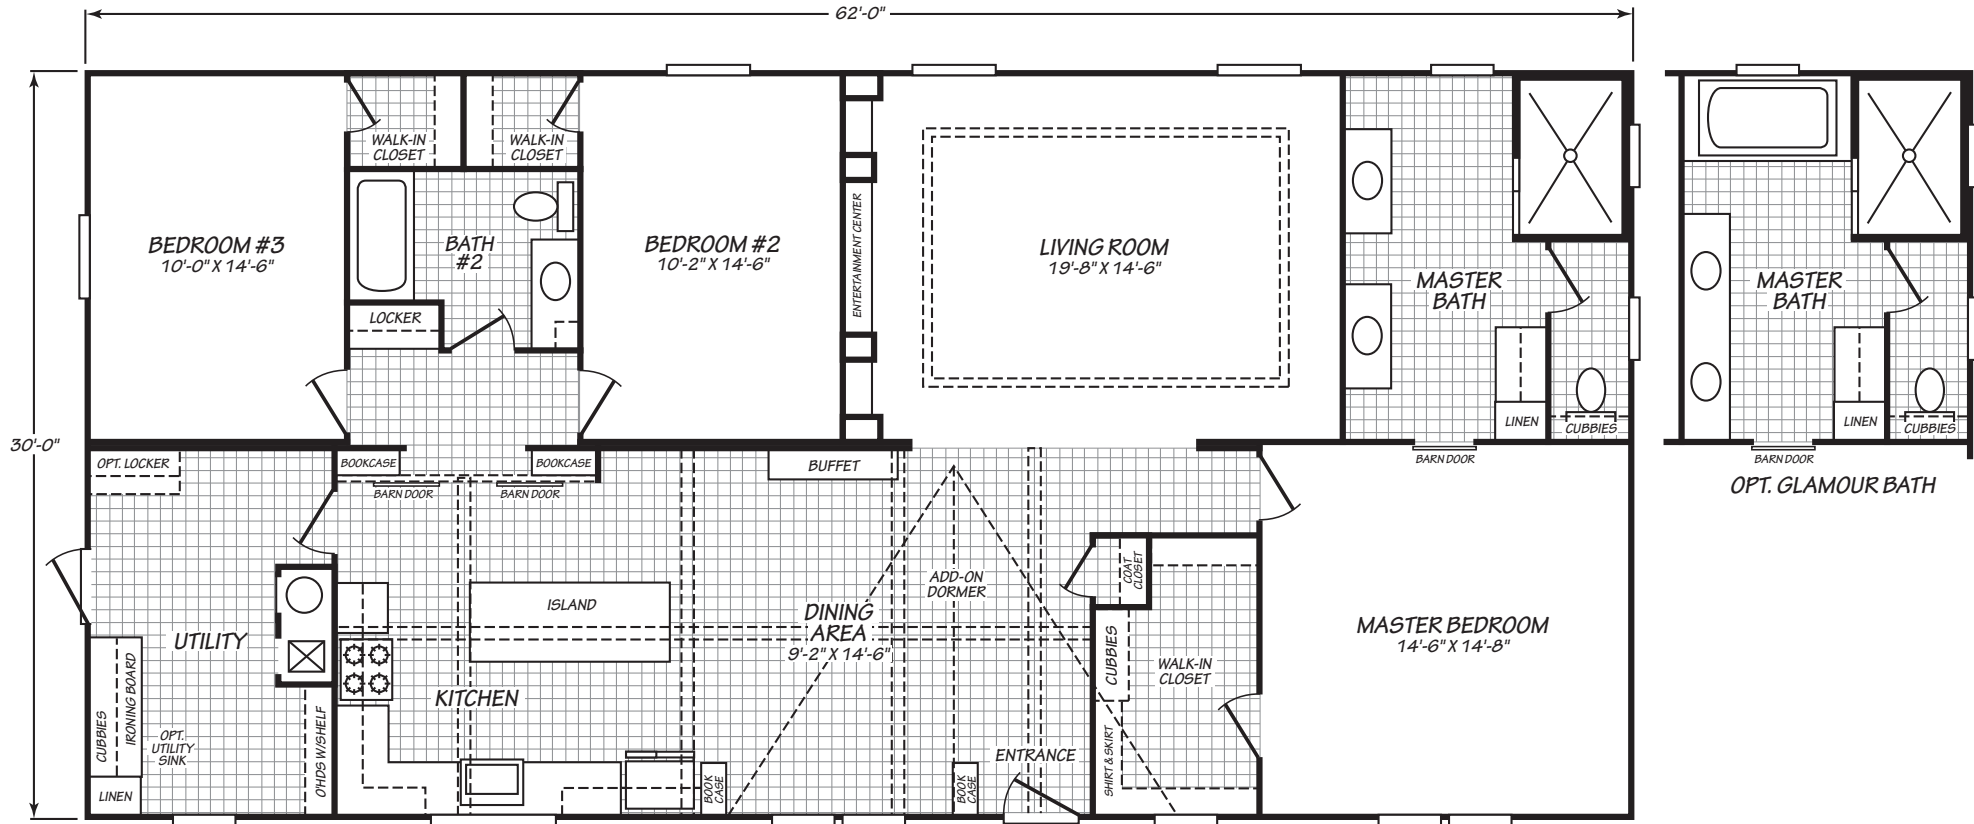

Rockdale

Expo Elite Series *Caveo*

Factory Expo

"Factory Direct Pricing" HOME CENTERS

3 Bedroom, 2 Baths
Approx. 1,860 Sq. Ft.

Last Updated: 5-21-19

Factory Expo Home Centers
739 Hwy 52 Bypass West
Lafayette, Tennessee 37083