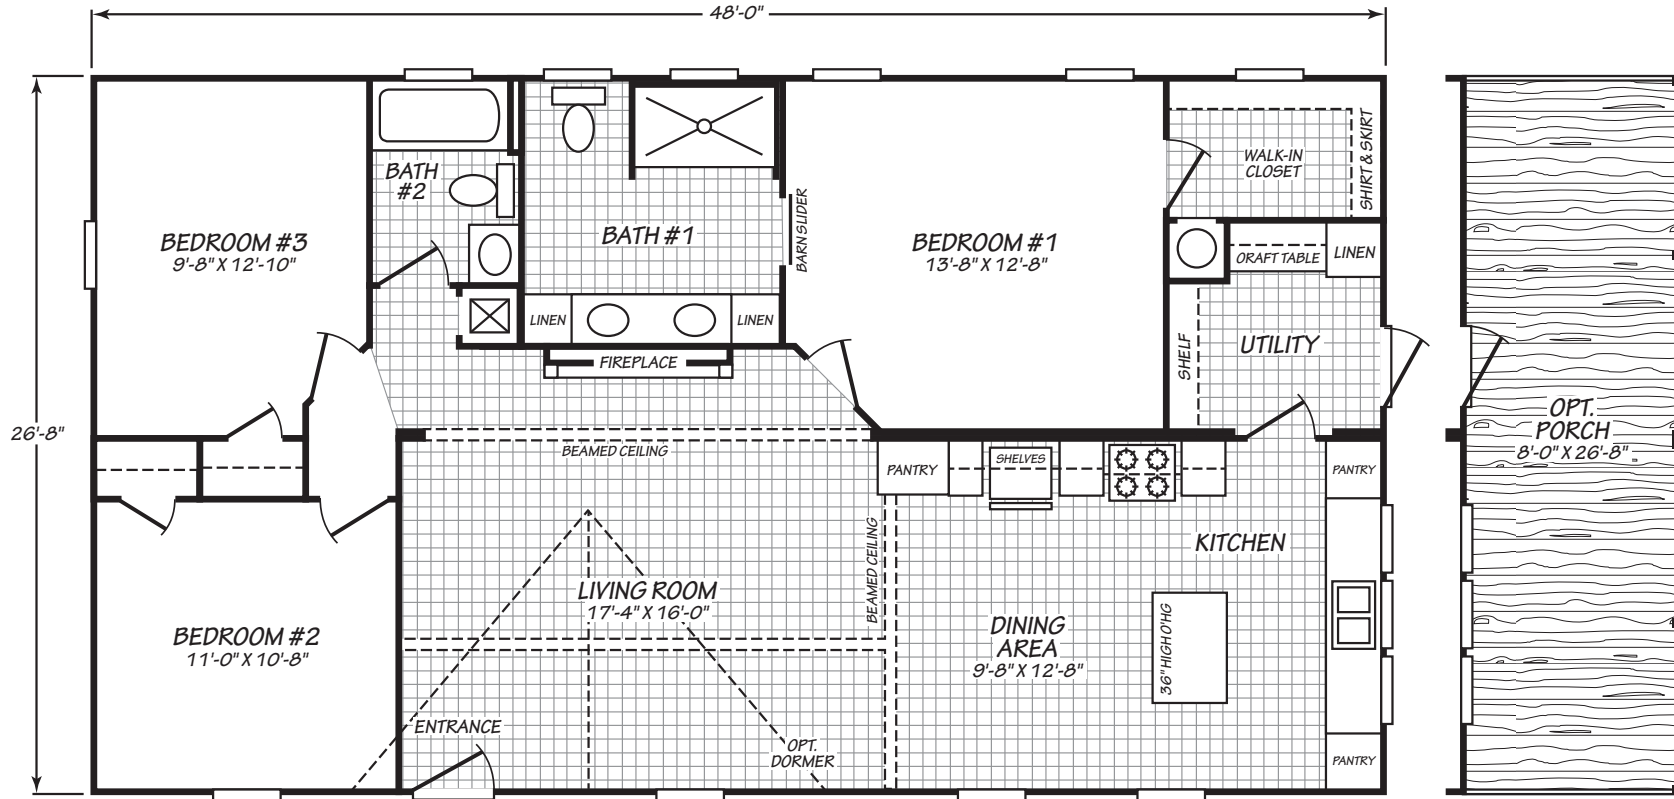

Ridgetop

Xtreme Series

1,280 SQ. FT. (Approximate) 3 Bedroom, 2 Bath

Last Updated: 12-12-23

FACTORY EXPO HOME CENTERS
739 Hwy 52 Bypass West
Lafayette TN 37083

MobileHomeExpo.com | 1-800-959-3014

IMPORTANT: Alta Cima Corp reserves the right to modify, cancel or substitute products or features of this event at any time without prior notice or obligation. Pictures and other promotional materials are representative and may depict or contain floor plans, square footages, elevations, options, upgrades, extra design features, decorations, floor coverings, specialty light fixtures, custom paint and wall coverings, window treatments, landscaping, sound and alarm systems, furnishings, appliances, and other designer/decorator features and amenities that are not included as part of the home and/or may not be available at all locations. Home, pricing and community information is subject to change, and homes to prior sale, at any time without notice or obligation. ©2020 Alta Cima Corp. All rights reserved.