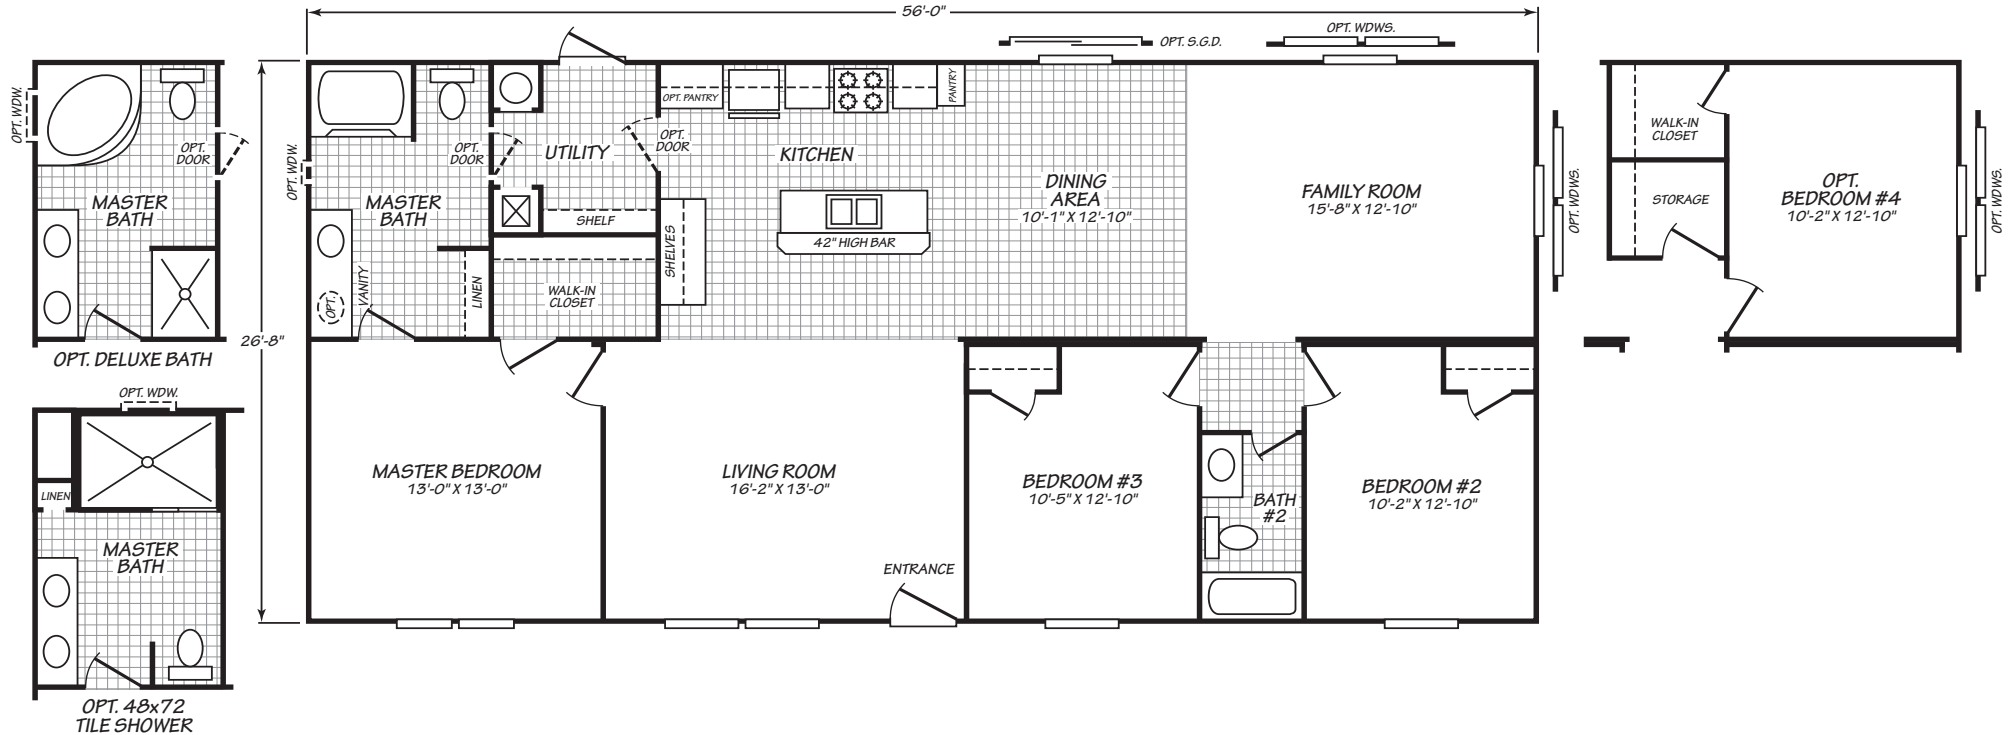

Piperton

Blue Ridge Series by **Cavco**

3 Bedroom, 2 Bath
Approx. 1,492 Sq. Ft.

Last Updated: 3-29-18

Factory Expo Home Centers
739 Hwy 52 Bypass West
Lafayette, Tennessee 37083

I authorize Factory Expo to build my house, per this plan.