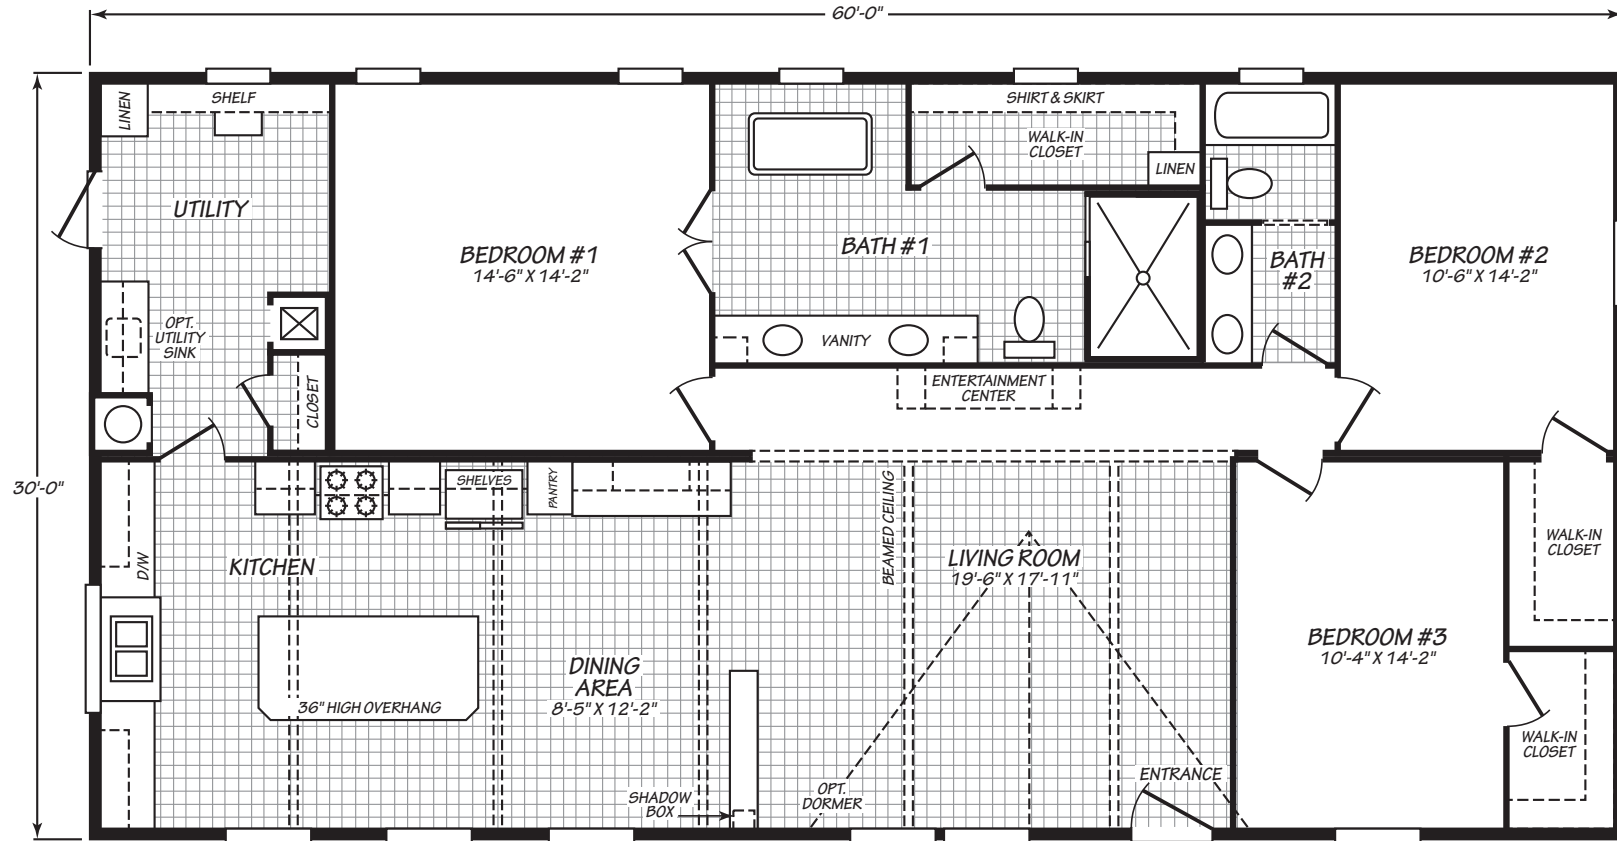

Oldham

Edge Series

1,800 SQ. FT. (Approximate) 3 Bedroom, 2 Bath

Last Updated: 12-6-23

FACTORY EXPO HOME CENTERS
739 Hwy 52 Bypass West
Lafayette TN 37083

MobileHomeExpo.com | 1-800-959-3014

IMPORTANT: Alta Cima Corp reserves the right to modify, cancel or substitute products or features of this event at any time without prior notice or obligation. Pictures and other promotional materials are representative and may depict or contain floor plans, square footages, elevations, options, upgrades, extra design features, decorations, floor coverings, specialty light fixtures, custom paint and wall coverings, window treatments, landscaping, sound and alarm systems, furnishings, appliances, and other designer/decorator features and amenities that are not included as part of the home and/or may not be available at all locations. Home, pricing and community information is subject to change, and homes to prior sale, at any time without notice or obligation. ©2020 Alta Cima Corp. All rights reserved.