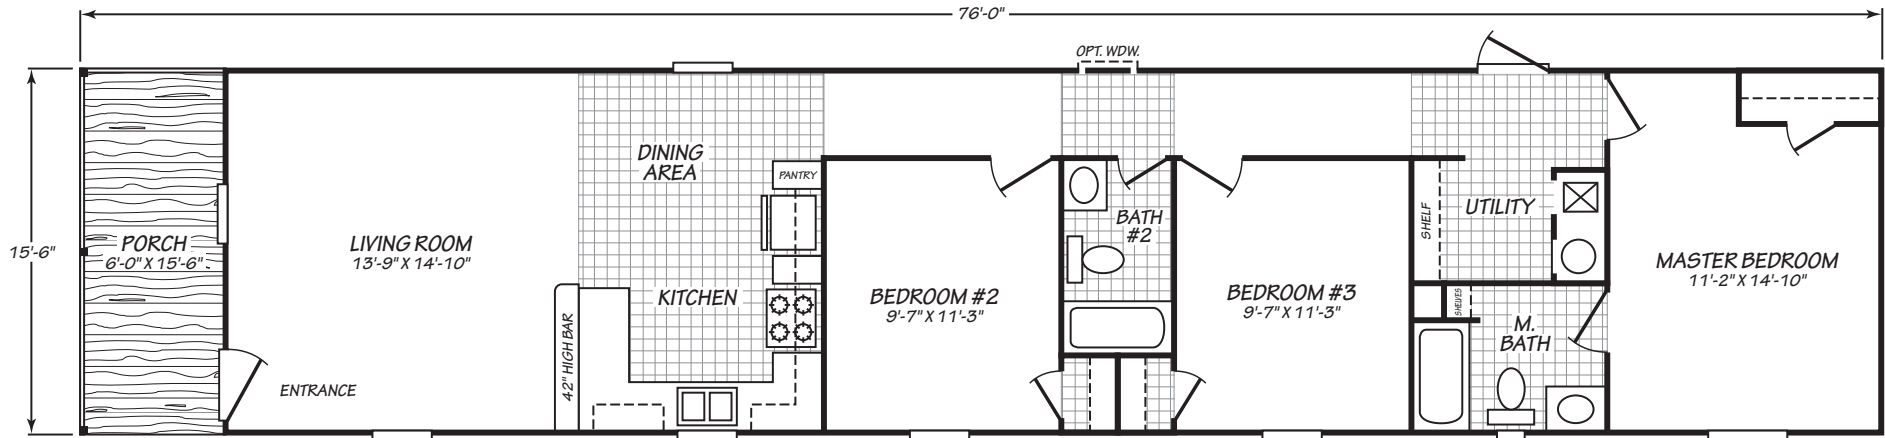

Oakley

Factory Advantage Series 

Factory Expo
 "Factory Direct Pricing" HOME CENTERS

3 Bedroom, 2 Bath
Approx. 1,178 Sq. Ft.

Last Updated: 8-20-18

Factory Expo Home Centers
 739 Hwy 52 Bypass West
 Lafayette, Tennessee 37083