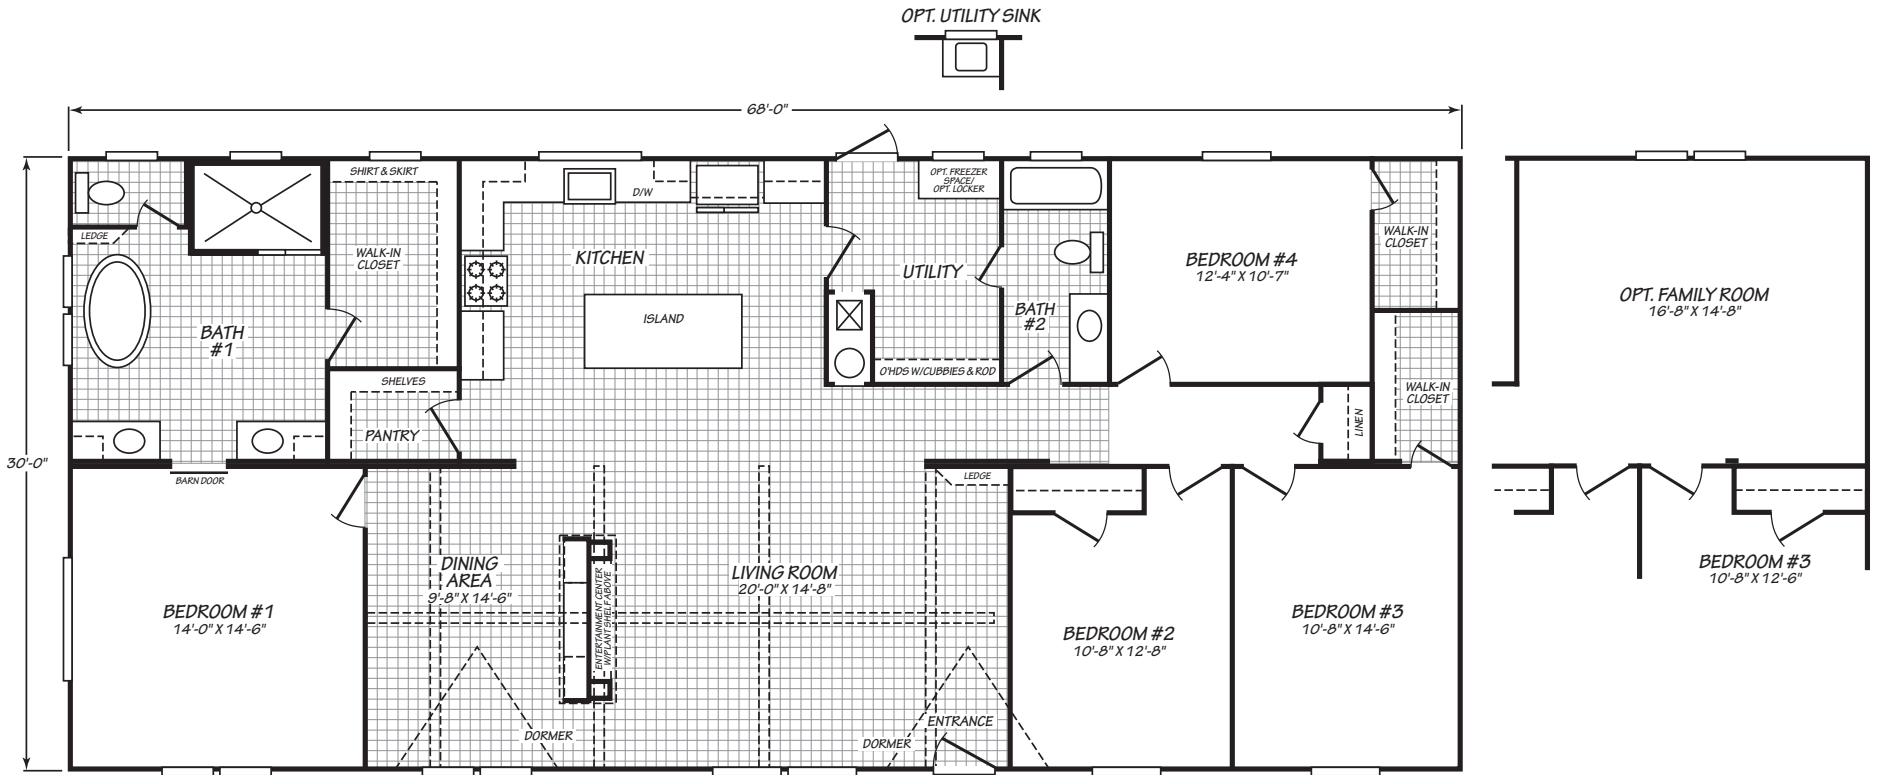

Newsom

Factory Advantage Series

2,040 SQ. FT. (Approximate) 4 Bedroom, 2 Bath

Last Updated: 5-16-22

FACTORY EXPO HOME CENTERS
739 Hwy 52 Bypass West
Lafayette TN 37083

MobileHomeExpo.com | 1-800-959-3014

IMPORTANT: Alta Cima Corp reserves the right to modify, cancel or substitute products or features of this event at any time without prior notice or obligation. Pictures and other promotional materials are representative and may depict or contain floor plans, square footages, elevations, options, upgrades, extra design features, decorations, floor coverings, specialty light fixtures, custom paint and wall coverings, window treatments, landscaping, sound and alarm systems, furnishings, appliances, and other designer/decorator features and amenities that are not included as part of the home and/or may not be available at all locations. Home, pricing and community information is subject to change, and homes to prior sale, at any time without notice or obligation. ©2020 Alta Cima Corp. All rights reserved.