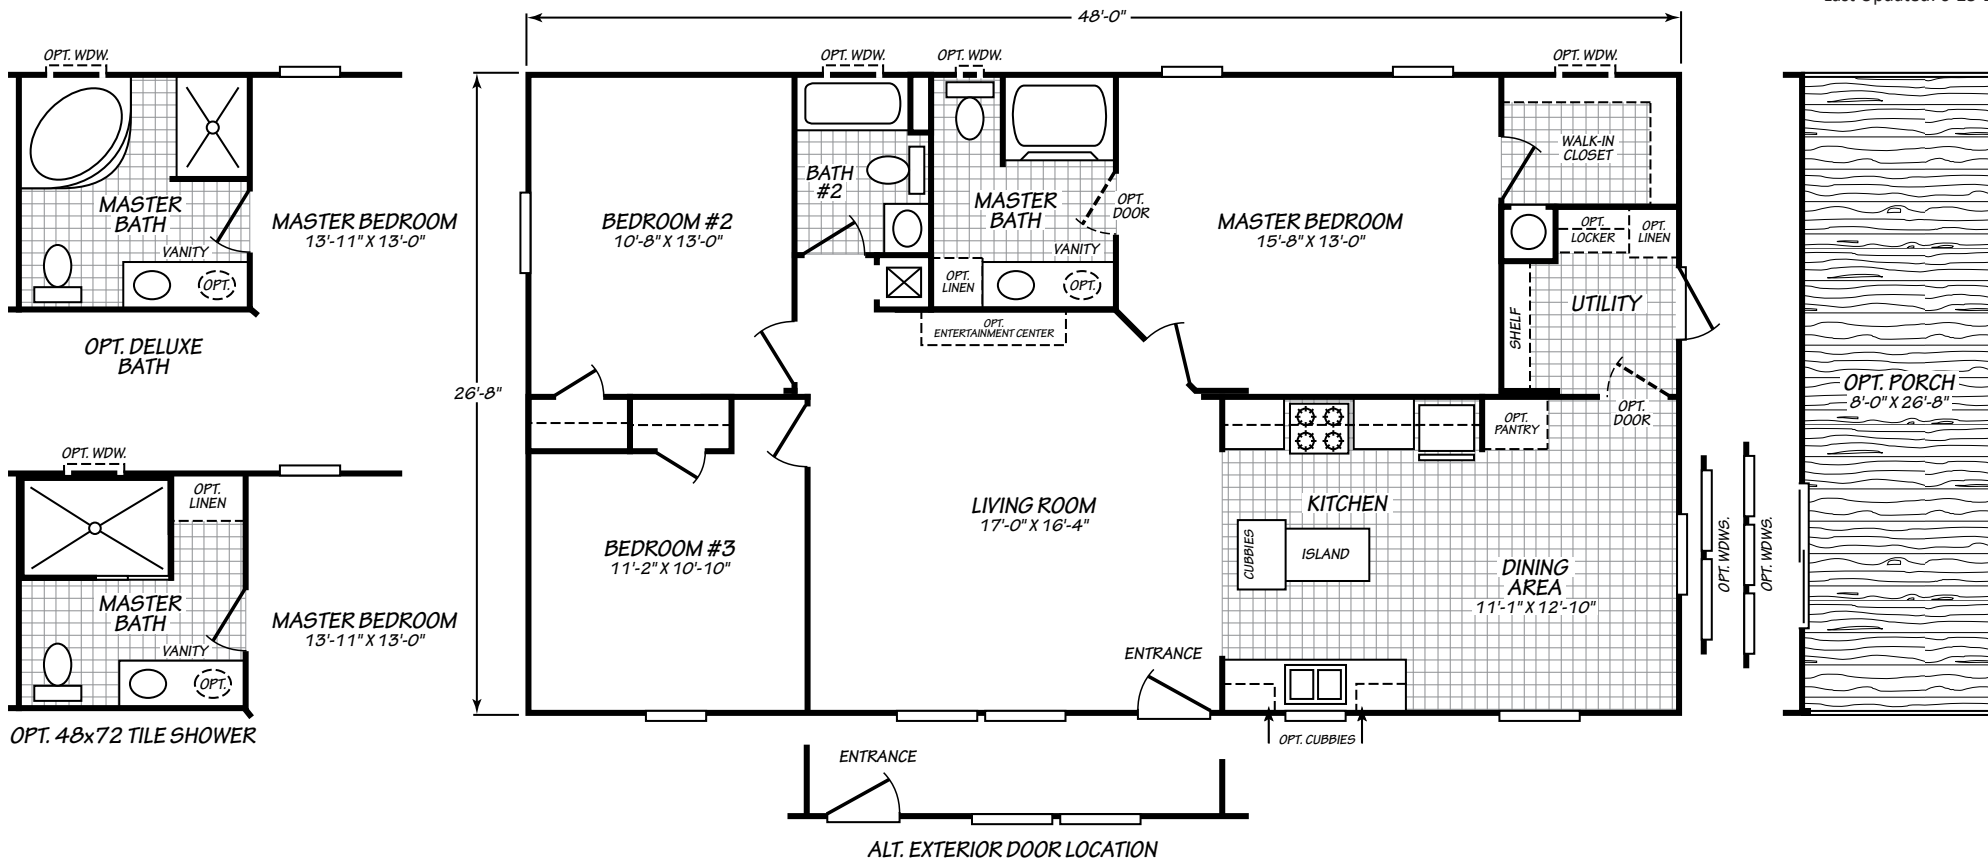

Maury

Factory Advantage Series 

Factory Expo

"Factory Direct Pricing" HOME CENTERS

3 Bedroom, 2 Bath
Approx. 1,279 Sq. Ft.

Last Updated: 6-25-19

Factory Expo Home Centers
739 Hwy 52 Bypass West
Lafayette, Tennessee 37083