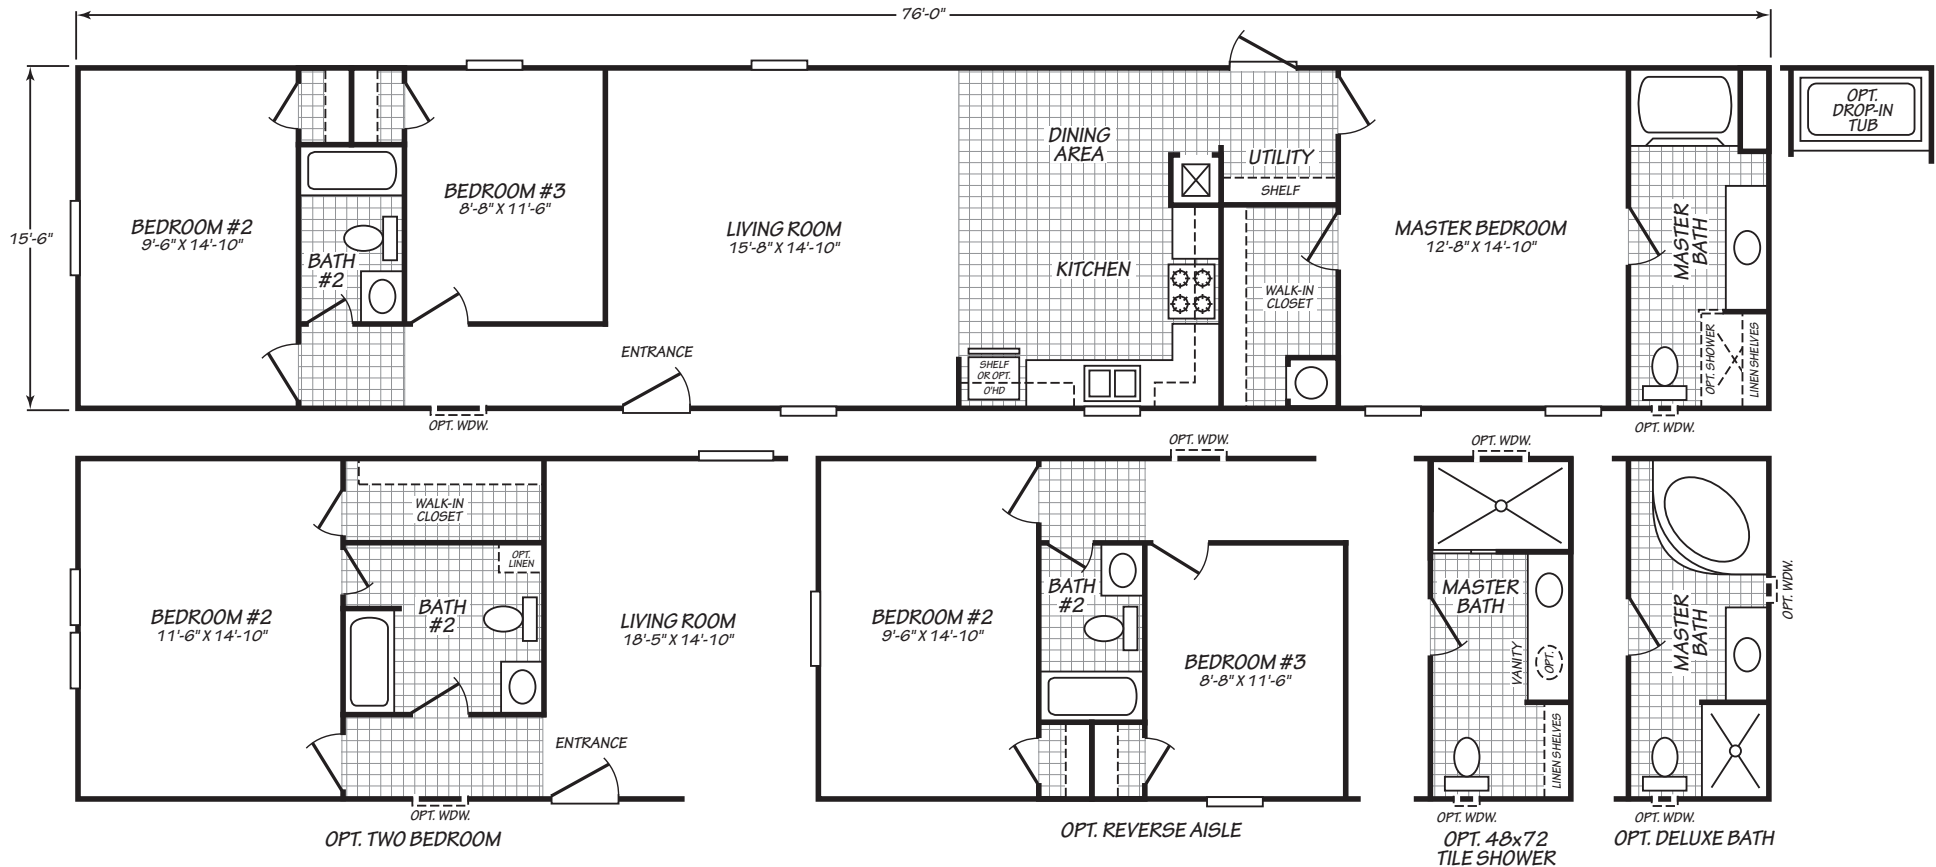

Linwood

Factory Advantage Series 

Factory Expo

"Factory Direct Pricing" HOME CENTERS

3 Bedroom, 2 Bath
Approx. 1,178 Sq. Ft.

Last Updated: 8-16-18

Factory Expo Home Centers
739 Hwy 52 Bypass West
Lafayette, Tennessee 37083