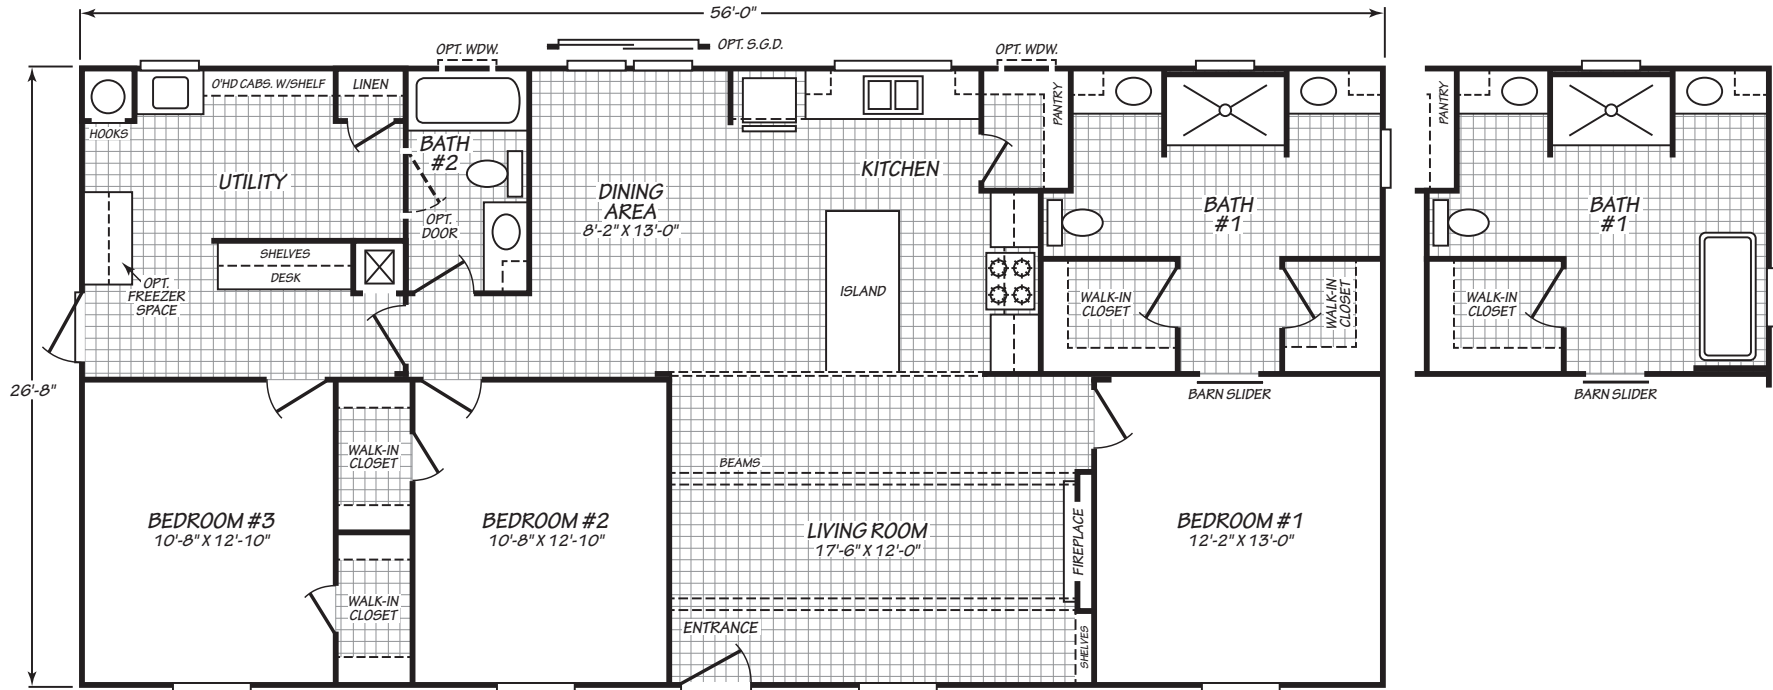

Kenneyville

Xtreme Series

1,493 SQ. FT. (Approximate) 3 Bedroom, 2 Bath

Last Updated: 8-8-23

FACTORY EXPO HOME CENTERS
739 Hwy 52 Bypass West
Lafayette TN 37083

MobileHomeExpo.com | 1-800-959-3014

IMPORTANT: Alta Cima Corp reserves the right to modify, cancel or substitute products or features of this event at any time without prior notice or obligation. Pictures and other promotional materials are representative and may depict or contain floor plans, square footages, elevations, options, upgrades, extra design features, decorations, floor coverings, specialty light fixtures, custom paint and wall coverings, window treatments, landscaping, sound and alarm systems, furnishings, appliances, and other designer/decorator features and amenities that are not included as part of the home and/or may not be available at all locations. Home, pricing and community information is subject to change, and homes to prior sale, at any time without notice or obligation. ©2020 Alta Cima Corp. All rights reserved.