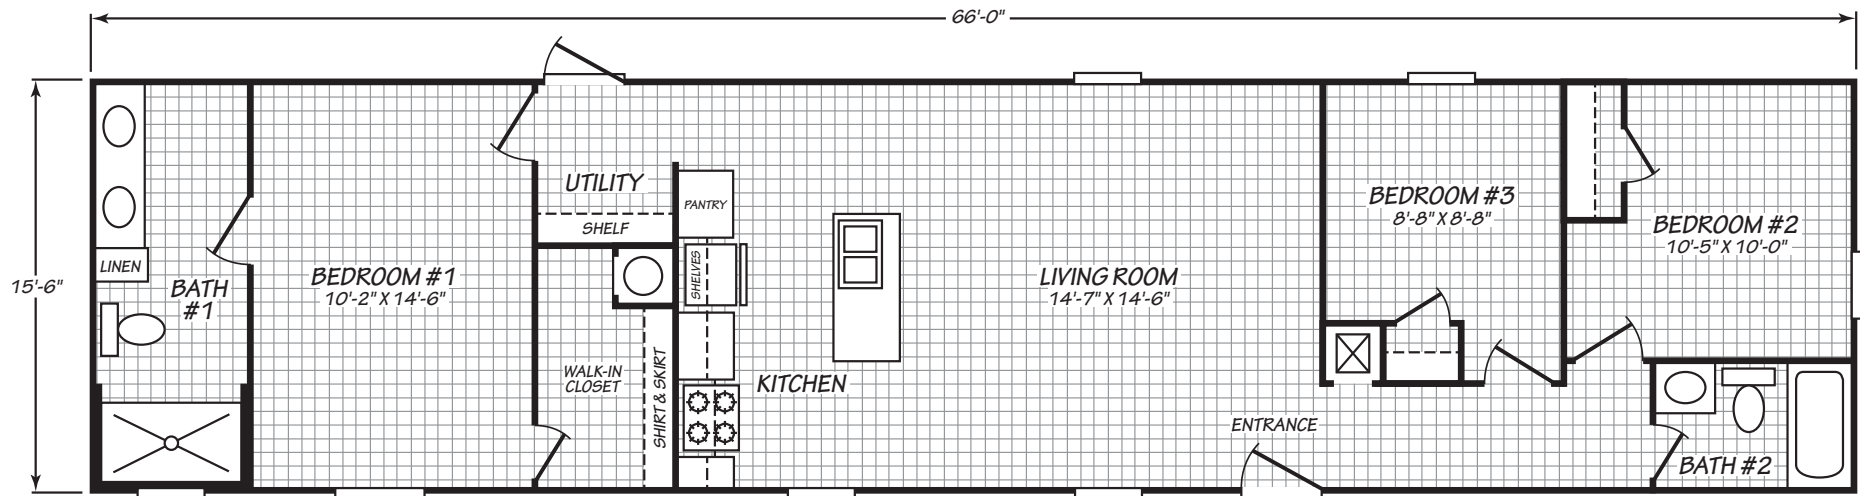

Haileyville

Xtreme Series

1,023 SQ. FT. (Approximate) 3 Bedroom, 2 Bath

Last Updated: 12-6-23

FACTORY EXPO HOME CENTERS
739 Hwy 52 Bypass West
Lafayette TN 37083

MobileHomeExpo.com | 1-800-959-3014

IMPORTANT: Alta Cima Corp reserves the right to modify, cancel or substitute products or features of this event at any time without prior notice or obligation. Pictures and other promotional materials are representative and may depict or contain floor plans, square footages, elevations, options, upgrades, extra design features, decorations, floor coverings, specialty light fixtures, custom paint and wall coverings, window treatments, landscaping, sound and alarm systems, furnishings, appliances, and other designer/decorator features and amenities that are not included as part of the home and/or may not be available at all locations. Home, pricing and community information is subject to change, and homes to prior sale, at any time without notice or obligation. ©2020 Alta Cima Corp. All rights reserved.