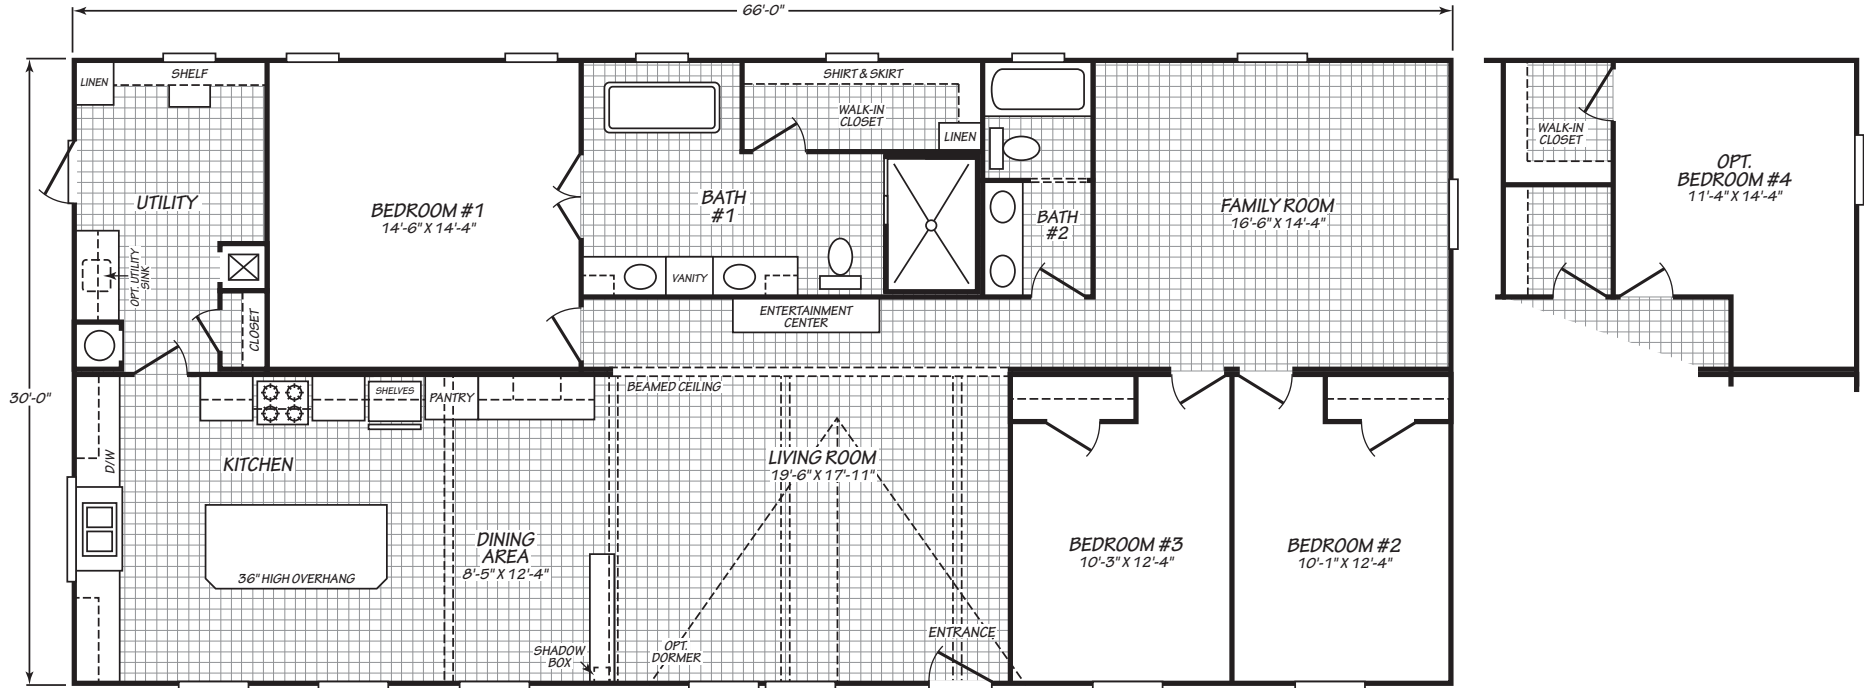

Ethridge

Edge Series

1,980 SQ. FT. (Approximate) 3 Bedroom, 2 Bath

Last Updated: 12-6-23

FACTORY EXPO HOME CENTERS
739 Hwy 52 Bypass West
Lafayette TN 37083

MobileHomeExpo.com | 1-800-959-3014

IMPORTANT: Alta Cima Corp reserves the right to modify, cancel or substitute products or features of this event at any time without prior notice or obligation. Pictures and other promotional materials are representative and may depict or contain floor plans, square footages, elevations, options, upgrades, extra design features, decorations, floor coverings, specialty light fixtures, custom paint and wall coverings, window treatments, landscaping, sound and alarm systems, furnishings, appliances, and other designer/decorator features and amenities that are not included as part of the home and/or may not be available at all locations. Home, pricing and community information is subject to change, and homes to prior sale, at any time without notice or obligation. ©2020 Alta Cima Corp. All rights reserved.