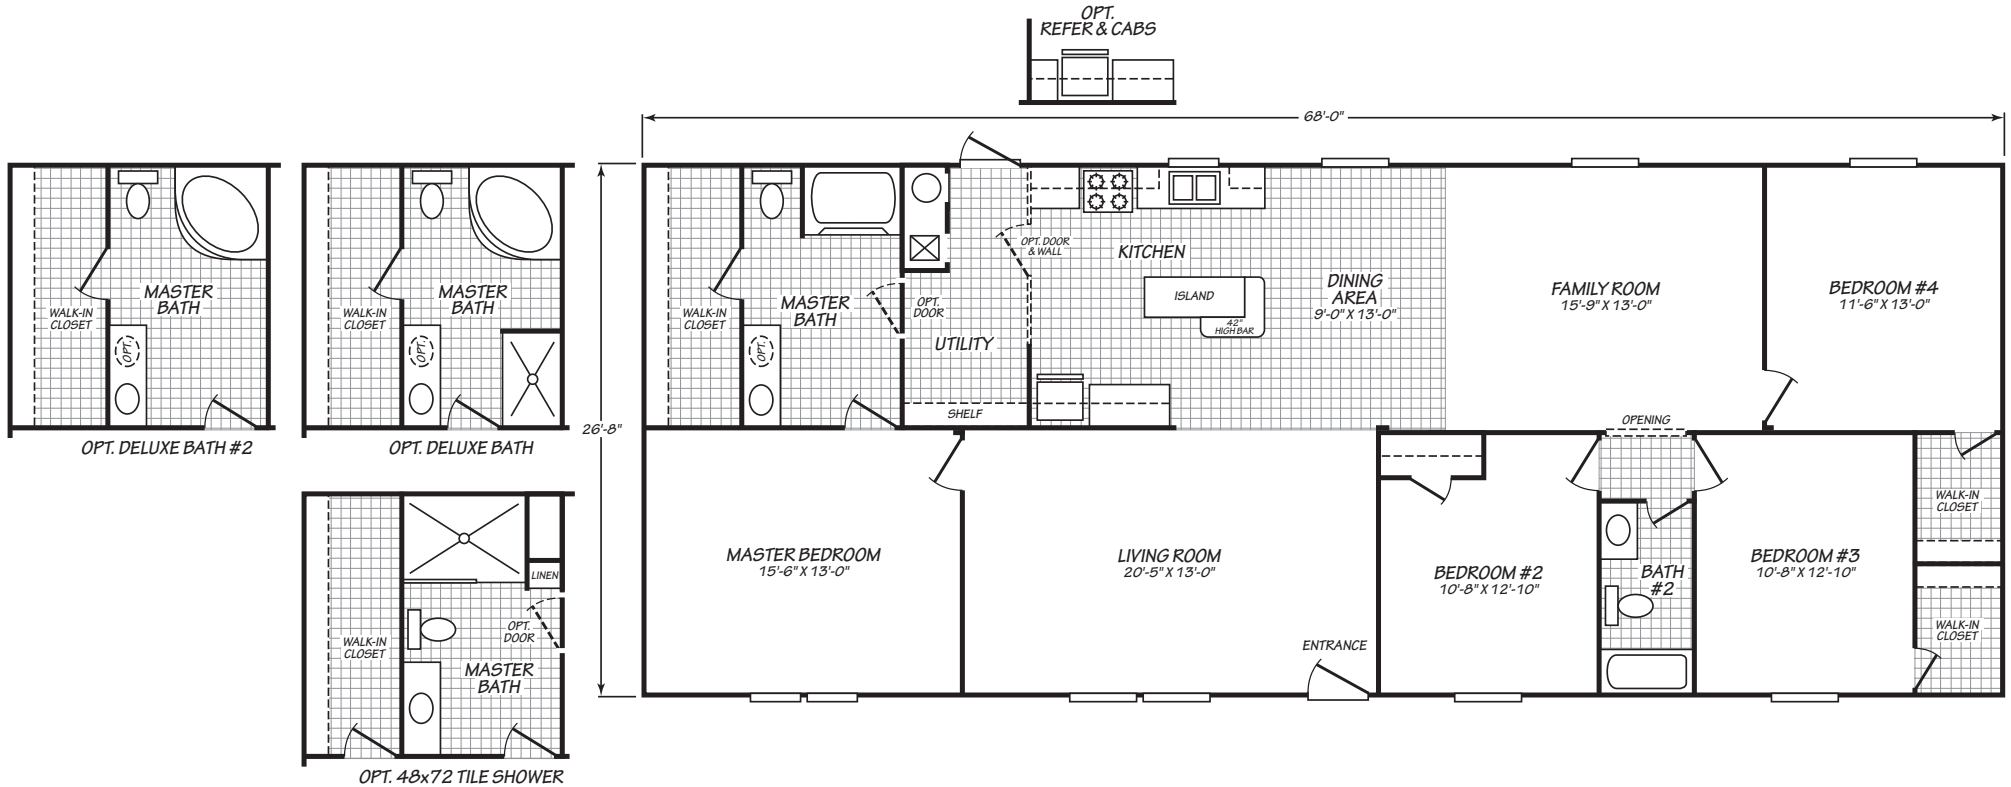

## 4 Bedroom, 2 Bath Approx. 1,812 Sq. Ft.

Last Updated: 7-30-18

Factory Expo Home Centers  
739 Hwy 52 Bypass West  
Lafayette, Tennessee 37083

I authorize Factory Expo to build my house, per this plan.