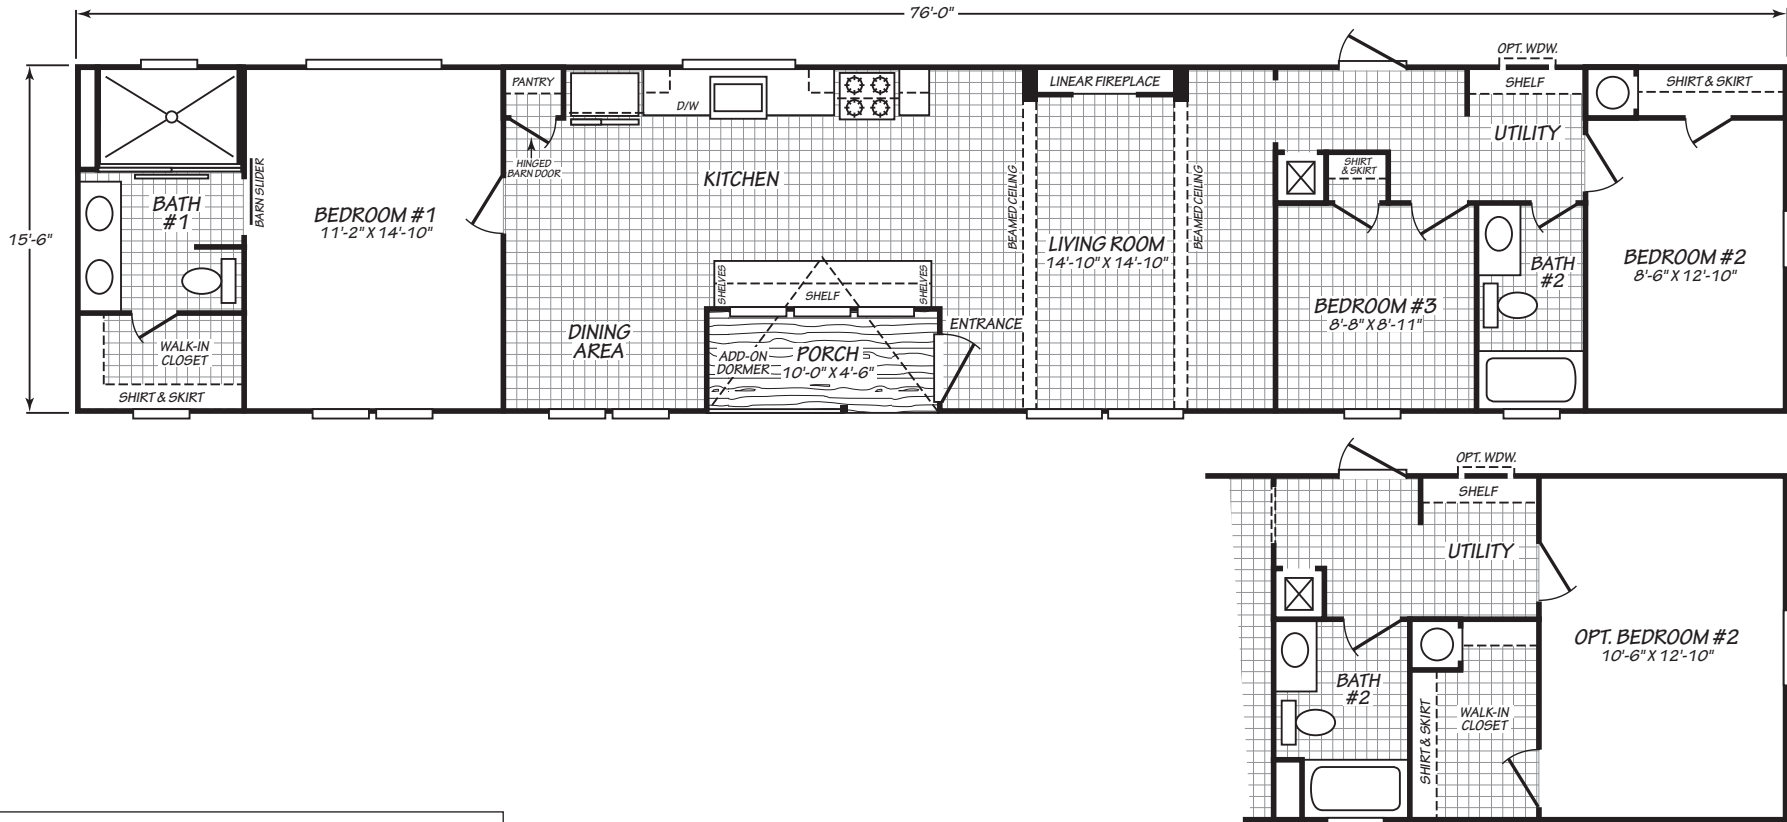

# Eastview

Expo Elite Series

1,133 SQ. FT. (Approximate) 3 Bedroom, 2 Bath

Last Updated: 12-28-20

**FACTORY EXPO HOME CENTERS**  
739 Hwy 52 Bypass West  
Lafayette TN 37083

**MobileHomeExpo.com | 1-800-959-3014**