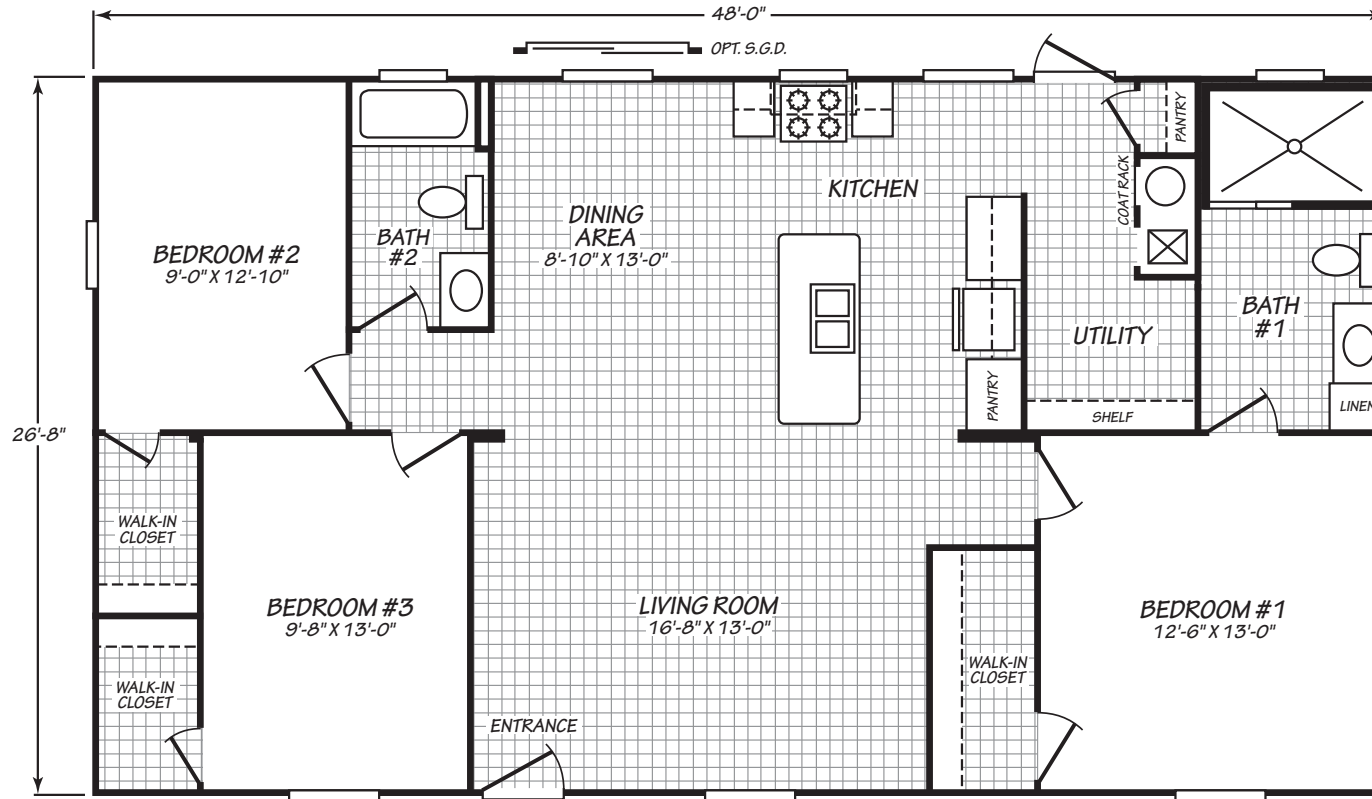

# Dresden

Factory Advantage Series

1,279 SQ. FT. (Approximate) 3 Bedroom, 2 Bath

Last Updated: 3-19-21

**FACTORY EXPO HOME CENTERS**  
739 Hwy 52 Bypass West  
Lafayette TN 37083

**MobileHomeExpo.com | 1-800-959-3014**