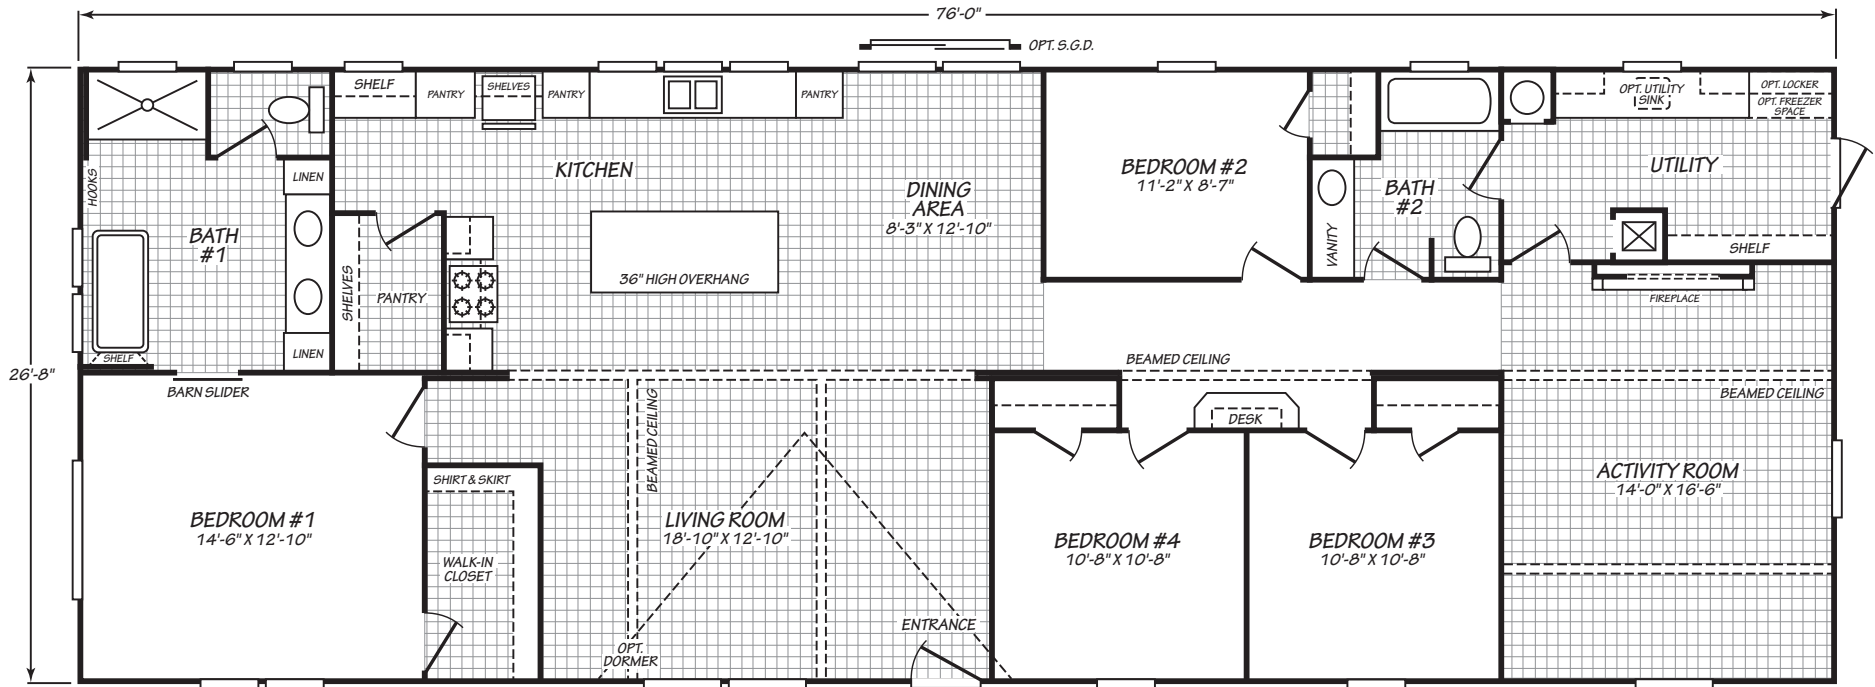

# Deerfield

Xtreme Series

2,026 SQ. FT. (Approximate) 4 Bedroom, 2 Bath

Last Updated: 12-6-23

**FACTORY EXPO HOME CENTERS**  
739 Hwy 52 Bypass West  
Lafayette TN 37083

**MobileHomeExpo.com | 1-800-959-3014**