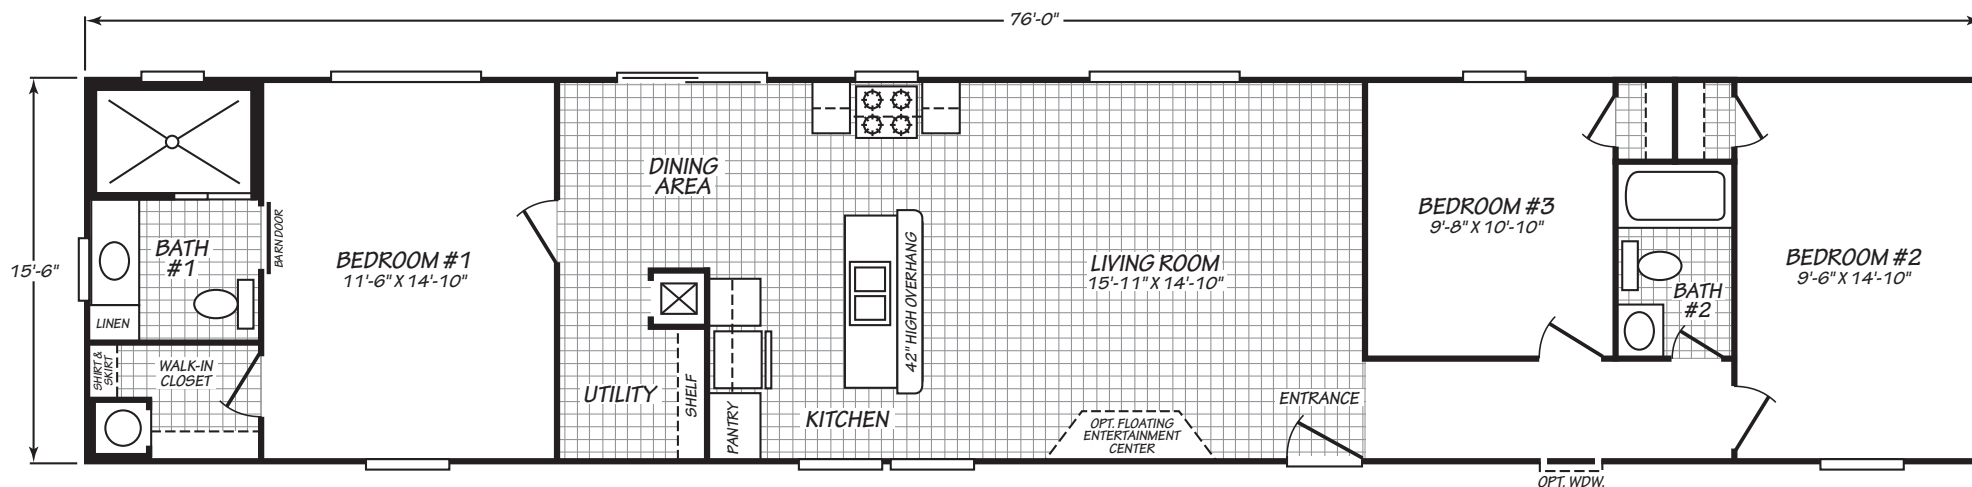

Davidson

Factory Advantage Series 

Factory Expo

"Factory Direct Pricing" HOME CENTERS

3 Bedrooms, 2 Baths
Approx. 1,178 Sq. Ft.

Last Updated: 6-25-19

Factory Expo Home Centers
739 Hwy 52 Bypass West
Lafayette, Tennessee 37083