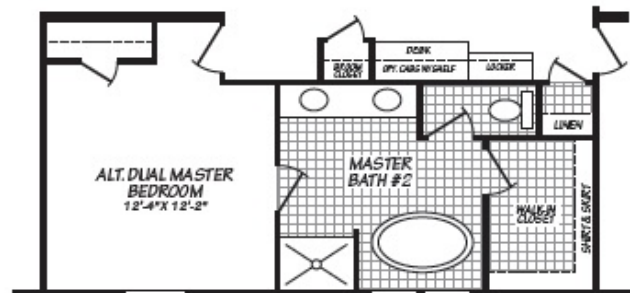

Cordell

Factory Advantage Series 

Factory Expo

"Factory Direct Pricing" HOME CENTERS

4 Bedroom, 2 Bath
Approx. 2,280 Sq. Ft.

Last Updated: 4-10-18

Factory Expo Home Centers
739 Hwy 52 Bypass West
Lafayette, Tennessee 37083