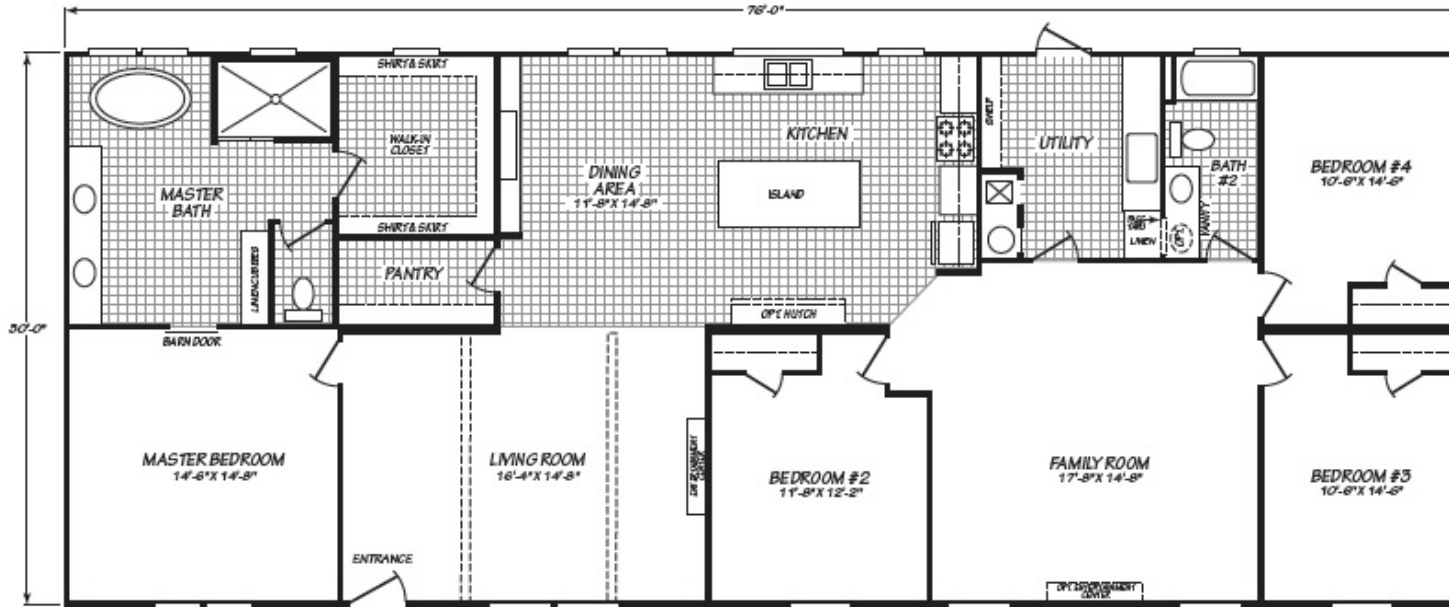

Cordell

Factory Advantage Series 

Factory Expo

"Factory Direct Pricing" HOME CENTERS

4 Bedroom, 2 Bath
Approx. 2,280 Sq. Ft.

Last Updated: 4-10-18

Factory Expo Home Centers
739 Hwy 52 Bypass West
Lafayette, Tennessee 37083