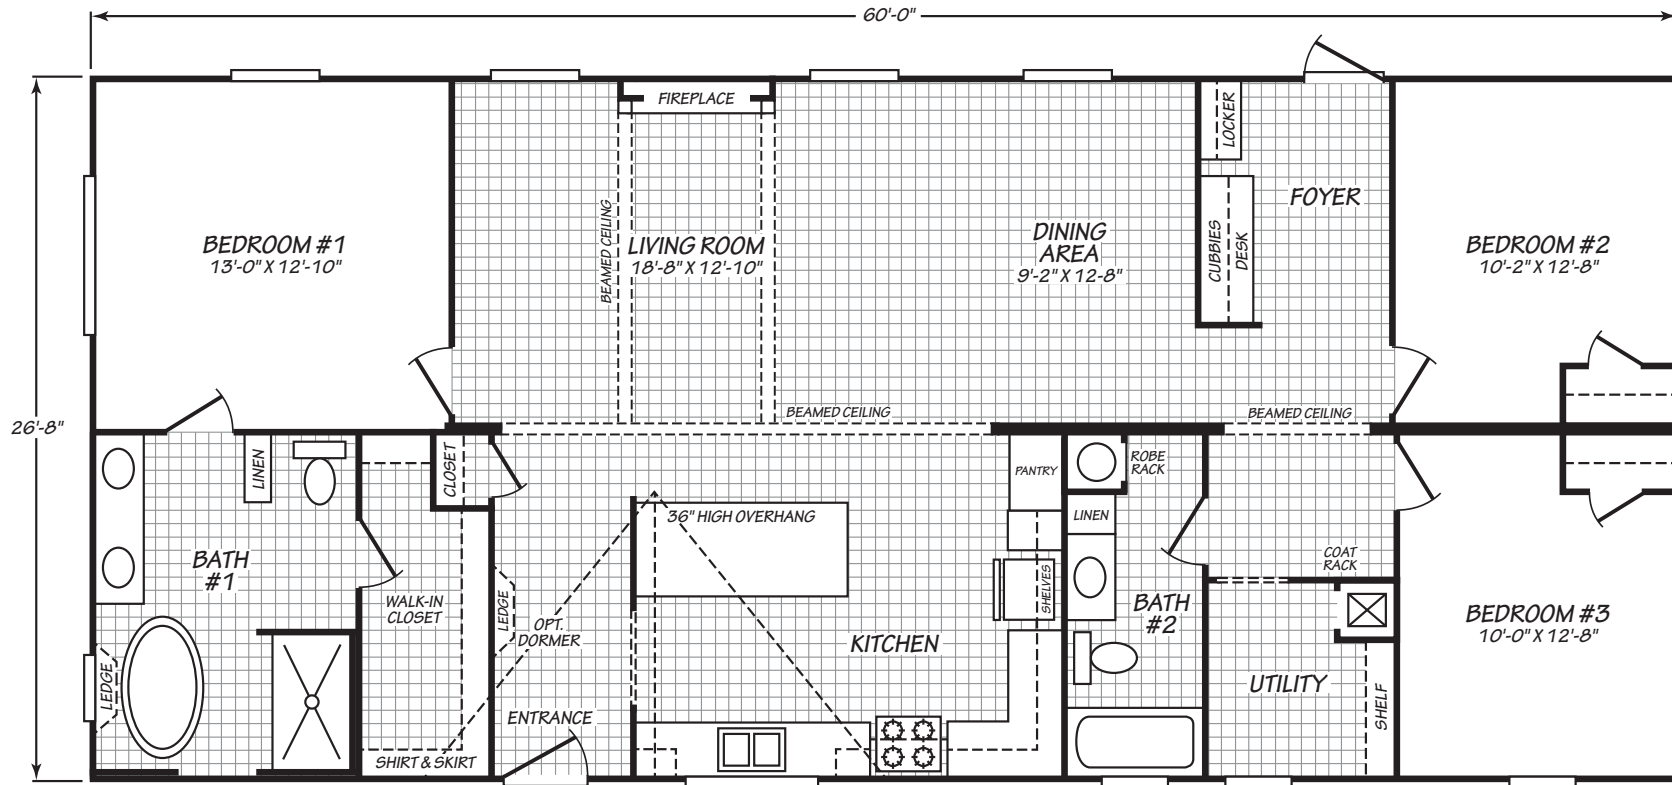

Campton

Xtreme Series

1,600 SQ. FT. (Approximate) 3 Bedroom, 2 Bath

Last Updated: 12-6-23

FACTORY EXPO HOME CENTERS
739 Hwy 52 Bypass West
Lafayette TN 37083

MobileHomeExpo.com | 1-800-959-3014

IMPORTANT: Alta Cima Corp reserves the right to modify, cancel or substitute products or features of this event at any time without prior notice or obligation. Pictures and other promotional materials are representative and may depict or contain floor plans, square footages, elevations, options, upgrades, extra design features, decorations, floor coverings, specialty light fixtures, custom paint and wall coverings, window treatments, landscaping, sound and alarm systems, furnishings, appliances, and other designer/decorator features and amenities that are not included as part of the home and/or may not be available at all locations. Home, pricing and community information is subject to change, and homes to prior sale, at any time without notice or obligation. ©2020 Alta Cima Corp. All rights reserved.