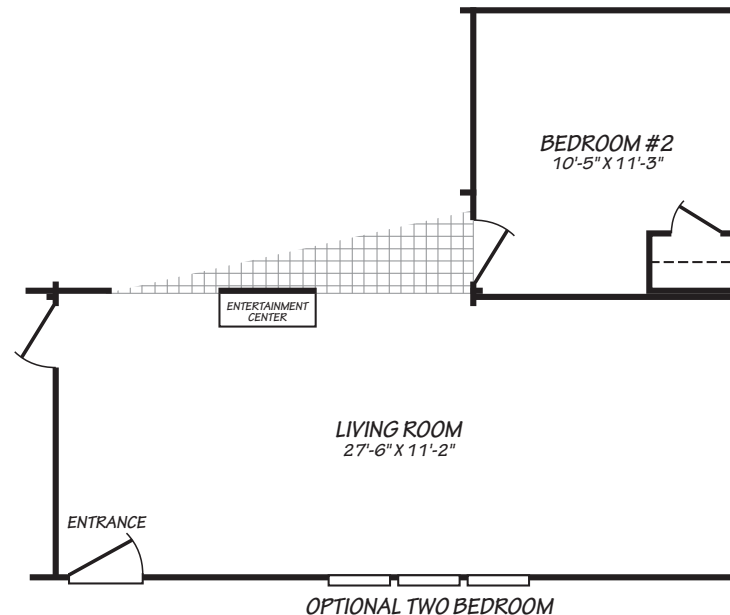

Bromley

Blue Ridge Series by **Cavco**

Factory Expo

"Factory Direct Pricing" HOME CENTERS

3 Bedroom, 2 Bath
Approx. 933 Sq. Ft.

Last Updated: 6-25-19

Factory Expo Home Centers
739 Hwy 52 Bypass West
Lafayette, Tennessee 37083