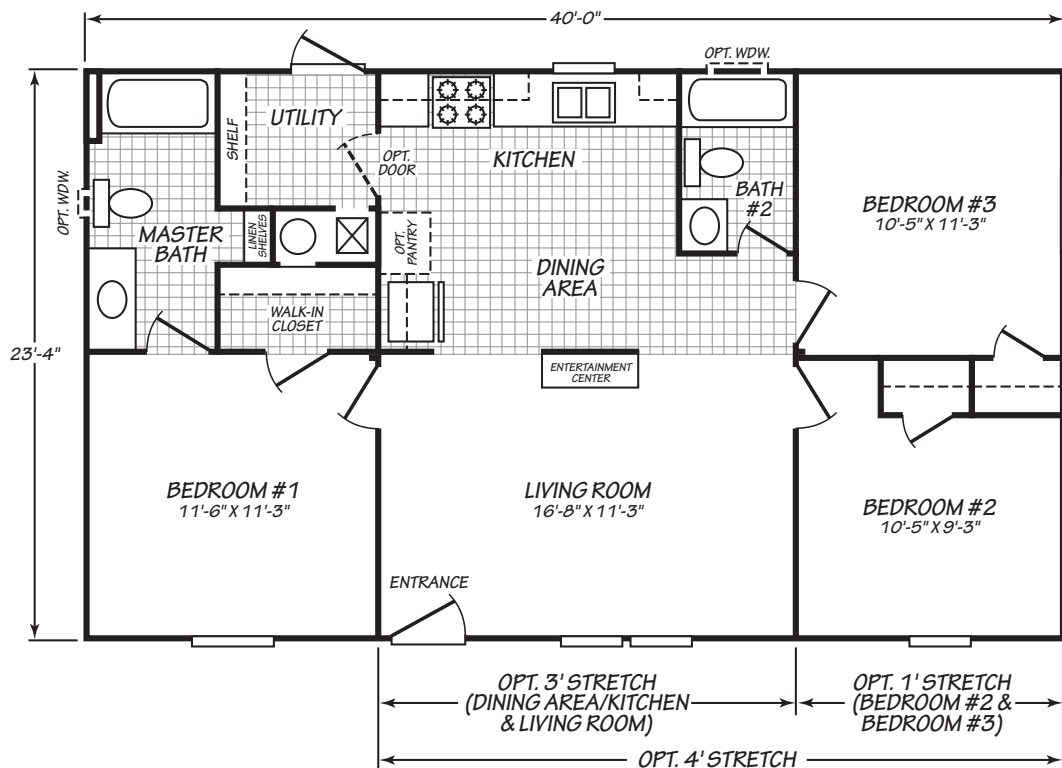

Bromley

Blue Ridge Series by **Cavco**

Factory Expo

"Factory Direct Pricing" HOME CENTERS

3 Bedroom, 2 Bath
Approx. 933 Sq. Ft.

Last Updated: 6-25-19

Factory Expo Home Centers
739 Hwy 52 Bypass West
Lafayette, Tennessee 37083