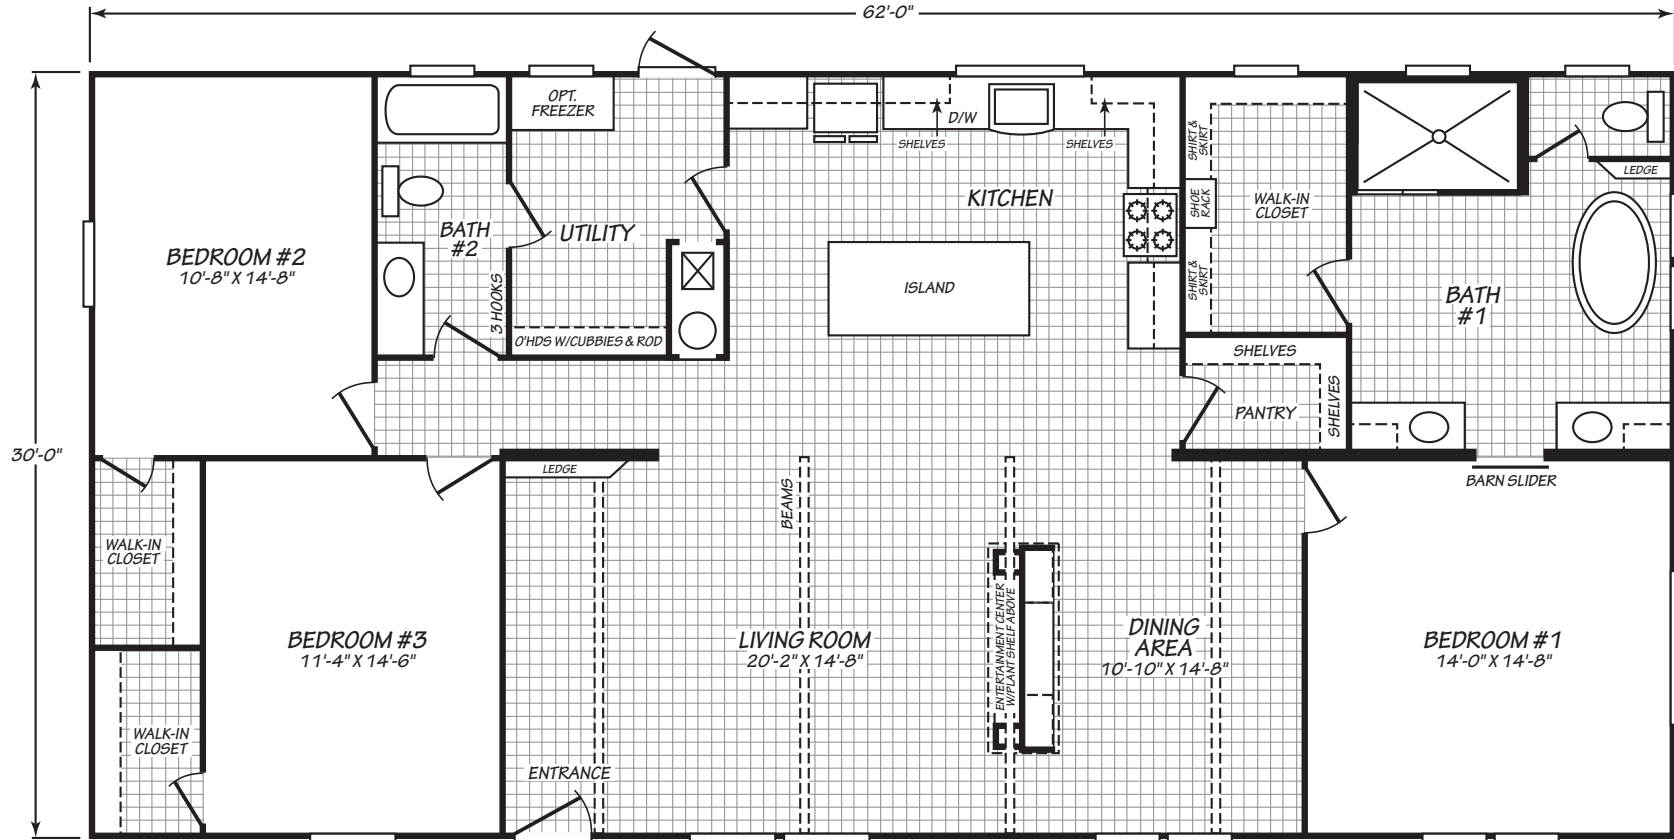

# Bellwood

Factory Advantage Series

1,860 SQ. FT. (Approximate) 3 Bedroom, 2 Bath

Last Updated: 8-3-22

**FACTORY EXPO HOME CENTERS**  
739 Hwy 52 Bypass West  
Lafayette TN 37083

**MobileHomeExpo.com | 1-800-959-3014**