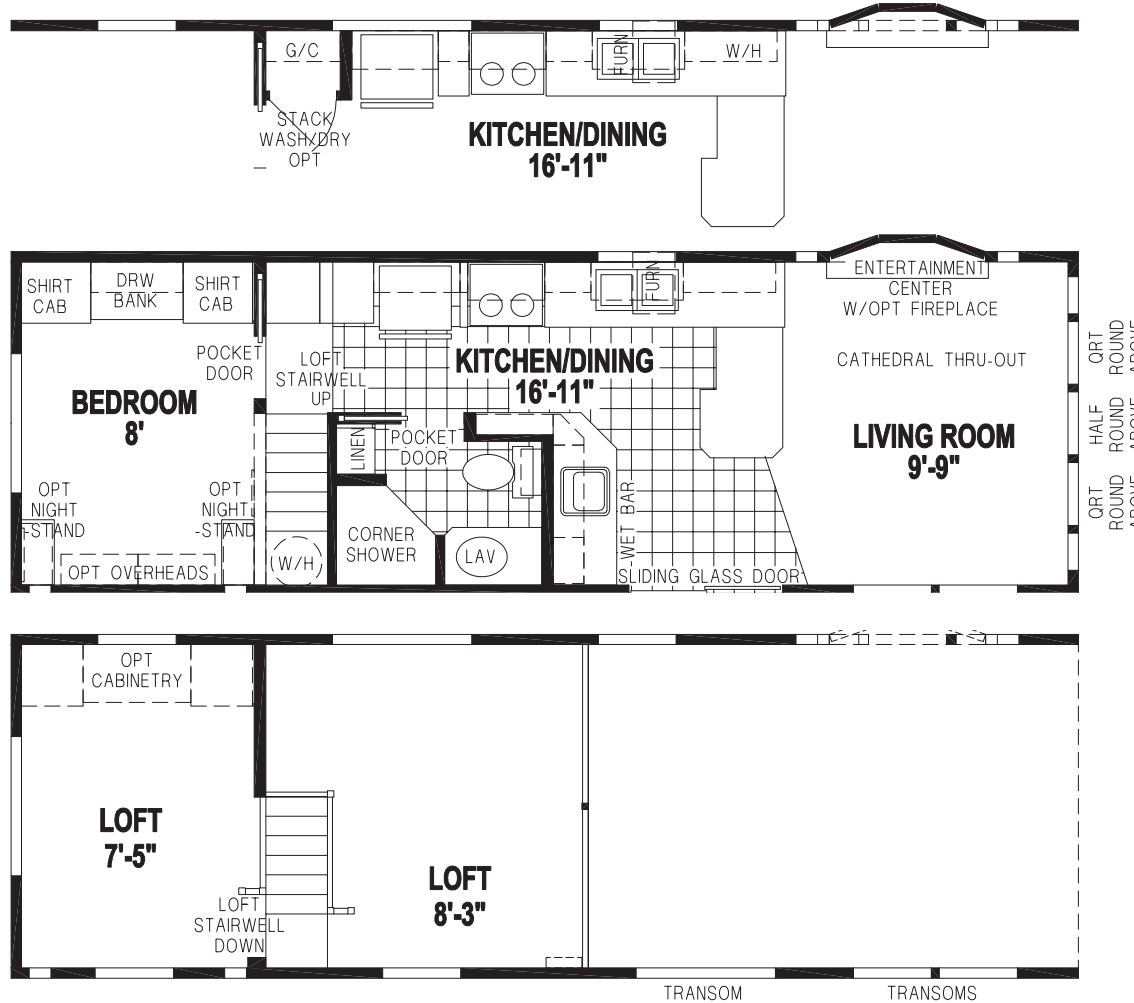

Summerall

Shore Park Series

Factory Expo

PARK MODEL HOMES

Park Model
1 Bedroom, 1 Bath
Approx. 399 Sq. Ft.

Last Updated: 5-30-19

Factory Expo Home Centers
77 Horseshoe Road
Leola, PA 17540

LOFT STORAGE AREA