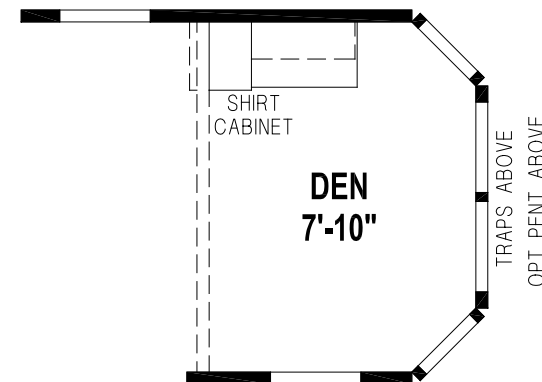

# Factory Expo

PARK MODEL HOMES

**Park Model**  
**1 Bedroom, 1 Bath**  
**Approx. 399 Sq. Ft.**

Last Updated: 5-16-17

**OPTION DEN**

**OPTION CLERESTORY**

**OPTION ENDWALL ENTRY**

**OPTION WATERFALL ENDWALL**