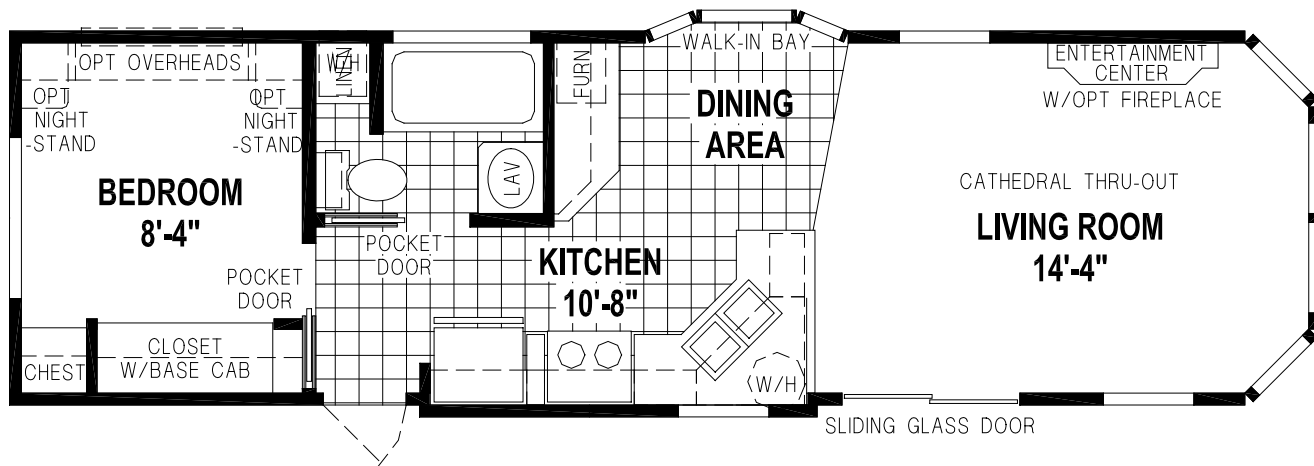

# Factory Expo

PARK MODEL HOMES

**Park Model**  
**1 Bedroom, 1 Bath**  
**Approx. 399 Sq. Ft.**

Last Updated: 5-16-17

**OPTION DEN**

**OPTION CLERESTORY**

**OPTION ENDWALL ENTRY**

**OPTION WATERFALL ENDWALL**