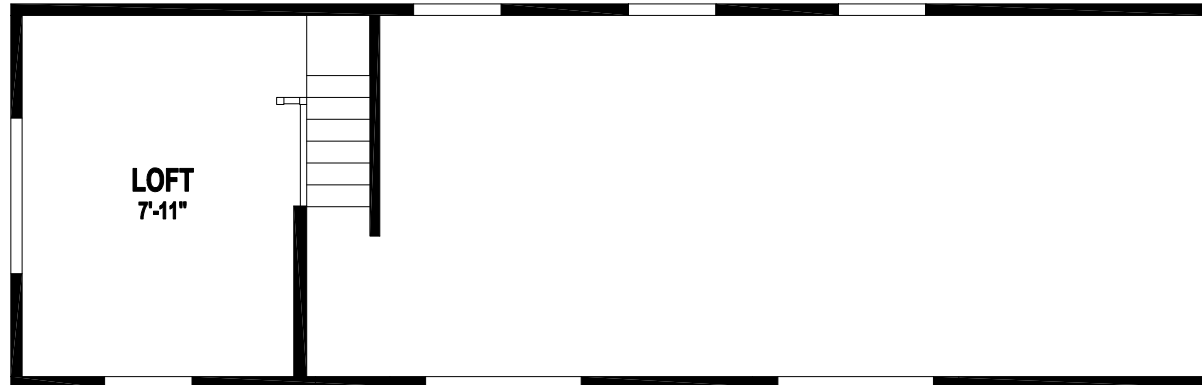

Sandie

Prime Park Model Series

399 SQ. FT. (Approximate) 1 Bedroom, 1 Bath

CHAMPION
HOMES CENTER

Last Updated: 11-14-22

LOFT STORAGE AREA

CHAMPION HOMES CENTER
77 Horseshoe Rd.
Leola, PA 17540

LE.ParkModelsDirect.com | 1-800-620-3759