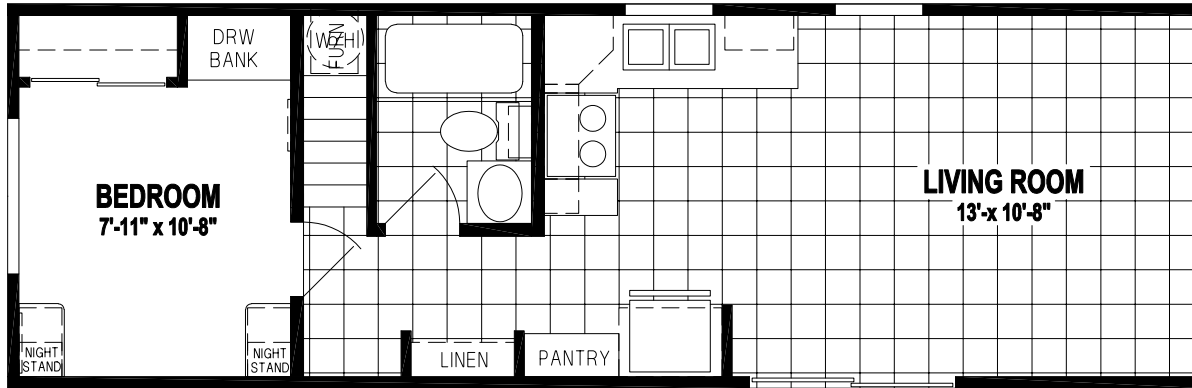

Sandie

Prime Park Model Series

399 SQ. FT. (Approximate) 1 Bedroom, 1 Bath

CHAMPION
HOMES CENTER

Last Updated: 11-14-22

LOFT STORAGE AREA

CHAMPION HOMES CENTER
77 Horseshoe Rd.
Leola, PA 17540

LE.ParkModelsDirect.com | 1-800-620-3759