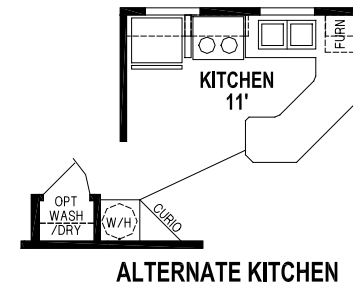

Odessa

Shore Park Series

Factory Expo

PARK MODEL HOMES

Park Model
1 Bedroom, 1 Bath
Approx. 399 Sq. Ft.

Last Updated: 5-16-17

Factory Expo Home Centers
 77 Horseshoe Road
 Leola, PA 17540

I authorize Factory Expo to build my house, per this plan.