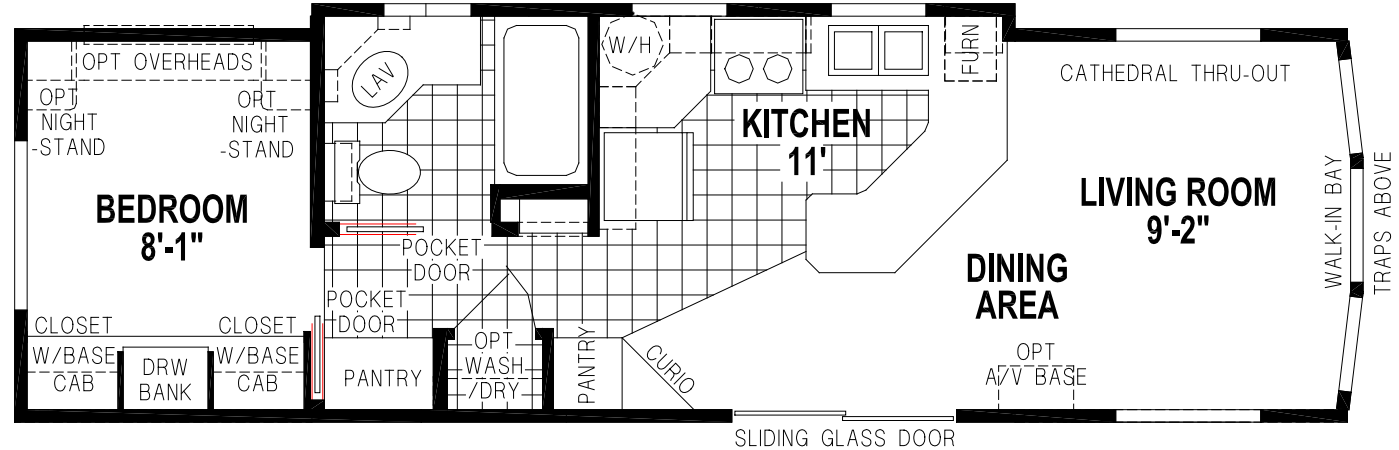

Odessa

Shore Park Series

Factory Expo

PARK MODEL HOMES

Park Model
1 Bedroom, 1 Bath
Approx. 399 Sq. Ft.

Last Updated: 5-16-17

Factory Expo Home Centers
 77 Horseshoe Road
 Leola, PA 17540

I authorize Factory Expo to build my house, per this plan.