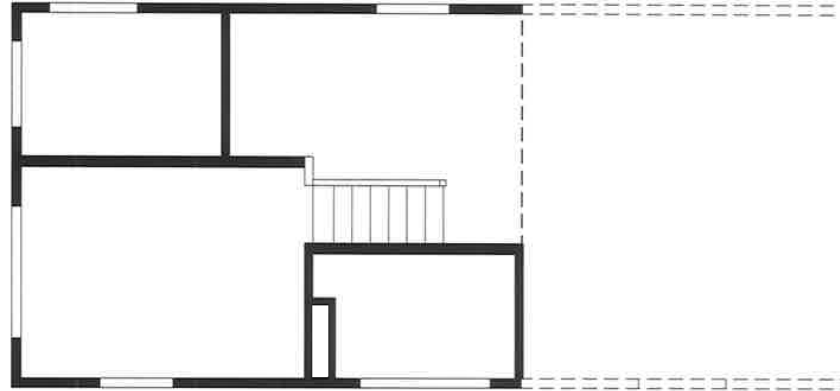

Natalino

Shore Park Cabin Series

399 SQ. FT. (Approximate) 2 Bedroom, 1 Bath

Last Updated: 12-10-21

LOFT AREA

FACTORY EXPO HOME CENTERS
77 Horseshoe Rd.,
Leola, PA 17540

PennsylvaniaFactoryDirect.com | 1-800-654-8392