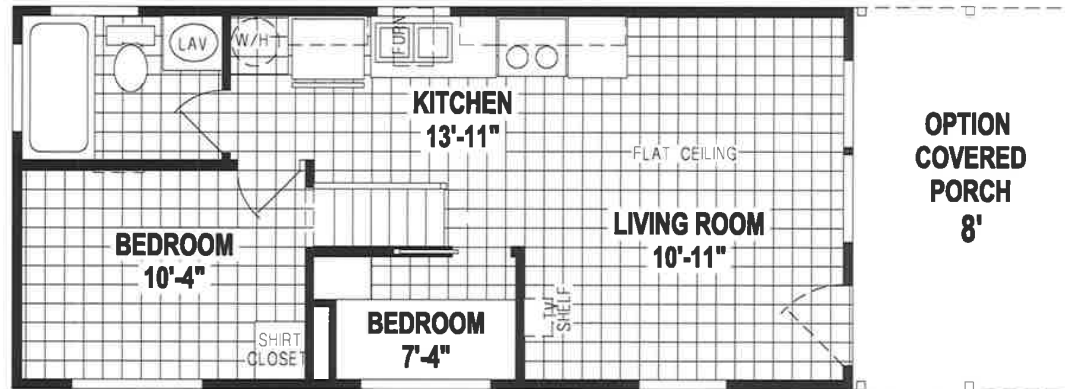

Natalino

Shore Park Cabin Series

399 SQ. FT. (Approximate) 2 Bedroom, 1 Bath

Last Updated: 12-10-21

LOFT AREA

FACTORY EXPO HOME CENTERS
77 Horseshoe Rd.,
Leola, PA 17540

PennsylvaniaFactoryDirect.com | 1-800-654-8392