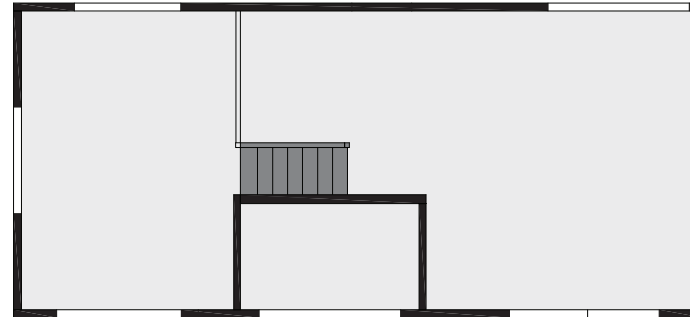

Muncy

Shore Park Series

399 SQ. FT. (Approximate) 1 Bedroom, 1 Bath

Last Updated: 8-19-24

LOFT AREA

CHAMPION HOMES CENTER
77 Horseshoe Rd.
Leola, PA 17540

LE.ParkModelsDirect.com | 1-800-620-3759

IMPORTANT: Champion Homes reserves the right to modify, cancel or substitute products or features of this event at any time without prior notice or obligation. Pictures and other promotional materials are representative and may depict or contain floor plans, square footages, elevations, options, upgrades, extra design features, decorations, floor coverings, specialty light fixtures, custom paint and wall coverings, window treatments, landscaping, sound and alarm systems, furnishings, appliances, and other designer/decorator features and amenities that are not included as part of the home and/or may not be available at all locations. Home, pricing and community information is subject to change, and homes to prior sale, at any time without notice or obligation. ©2020 Champion Homes. All rights reserved.