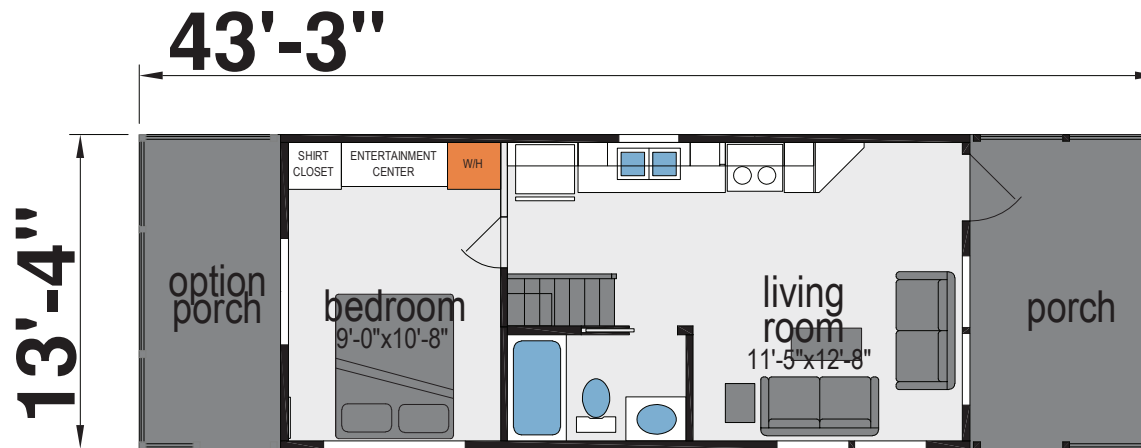

Muncy

Shore Park Series

399 SQ. FT. (Approximate) 1 Bedroom, 1 Bath

Last Updated: 8-19-24

LOFT AREA

CHAMPION HOMES CENTER
77 Horseshoe Rd.
Leola, PA 17540

LE.ParkModelsDirect.com | 1-800-620-3759

IMPORTANT: Champion Homes reserves the right to modify, cancel or substitute products or features of this event at any time without prior notice or obligation. Pictures and other promotional materials are representative and may depict or contain floor plans, square footages, elevations, options, upgrades, extra design features, decorations, floor coverings, specialty light fixtures, custom paint and wall coverings, window treatments, landscaping, sound and alarm systems, furnishings, appliances, and other designer/decorator features and amenities that are not included as part of the home and/or may not be available at all locations. Home, pricing and community information is subject to change, and homes to prior sale, at any time without notice or obligation. ©2020 Champion Homes. All rights reserved.