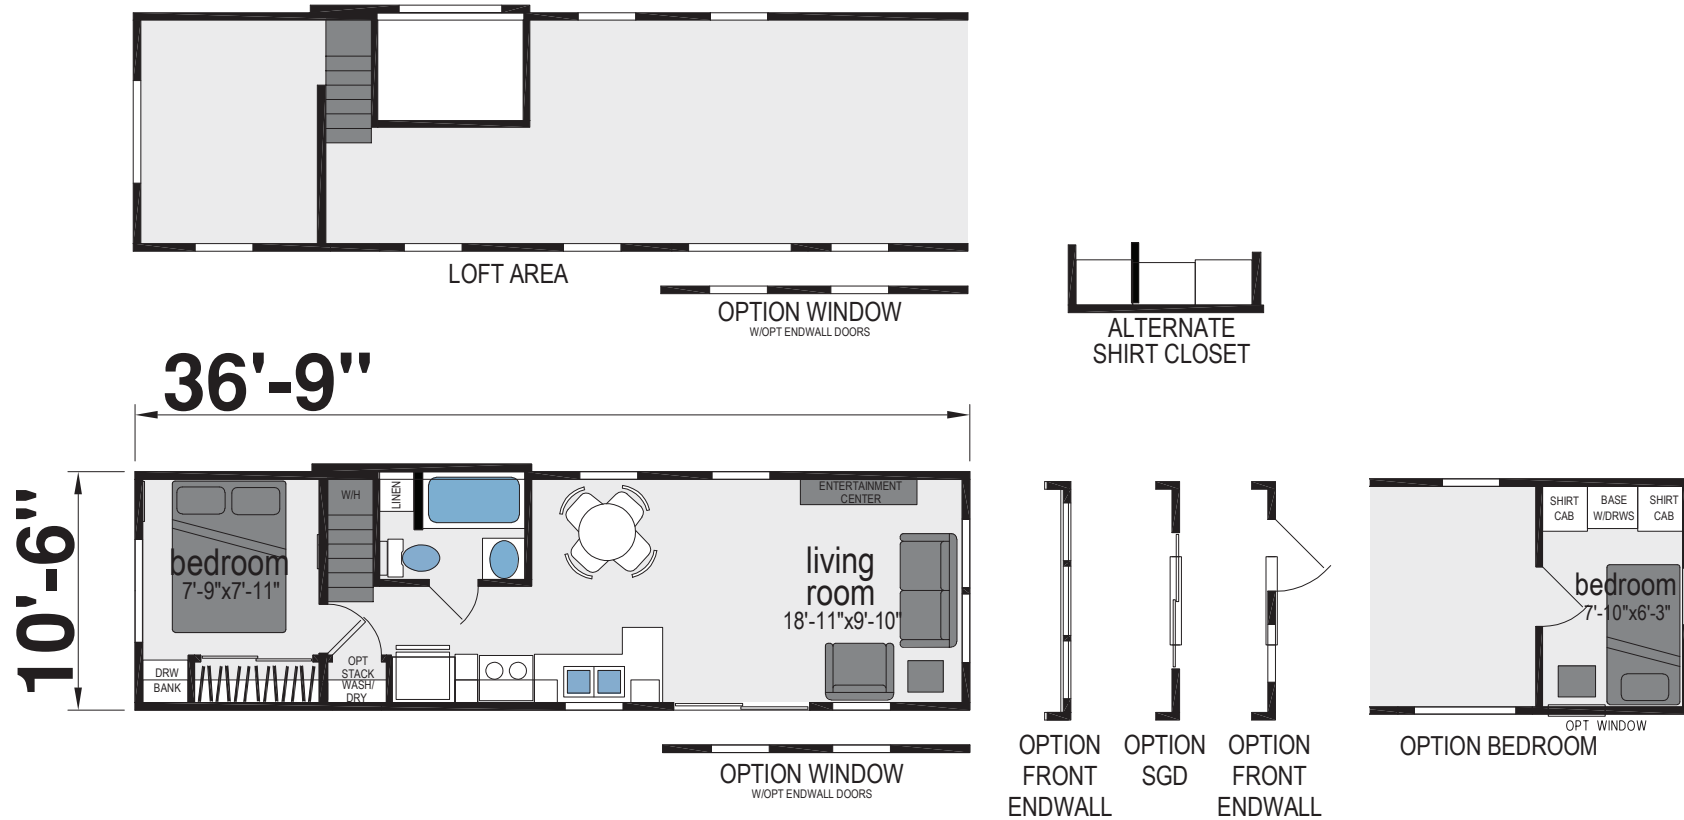

Lowville

Shore Park Series

399 SQ. FT. (Approximate) 1 Bedroom, 1 Bath

Last Updated: 8-19-24

CHAMPION HOMES CENTER
77 Horseshoe Rd.
Leola, PA 17540

LE.ParkModelsDirect.com | 1-800-620-3759

IMPORTANT: Champion Homes reserves the right to modify, cancel or substitute products or features of this event at any time without prior notice or obligation. Pictures and other promotional materials are representative and may depict or contain floor plans, square footages, elevations, options, upgrades, extra design features, decorations, floor coverings, specialty light fixtures, custom paint and wall coverings, window treatments, landscaping, sound and alarm systems, furnishings, appliances, and other designer/decorator features and amenities that are not included as part of the home and/or may not be available at all locations. Home, pricing and community information is subject to change, and homes to prior sale, at any time without notice or obligation. ©2020 Champion Homes. All rights reserved.