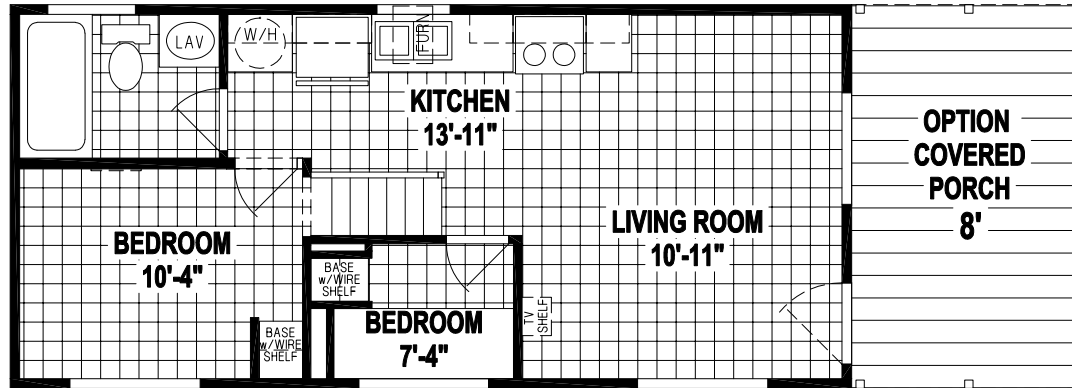

# Litchfield

Prime Park Model Series

399 SQ. FT. (Approximate) 2 Bedroom, 1 Bath

CHAMPION  
HOMES CENTER

Last Updated: 11-14-22

LOFT AREA

CHAMPION HOMES CENTER  
77 Horseshoe Rd.  
Leola, PA 17540

LE.ParkModelsDirect.com | 1-800-620-3759