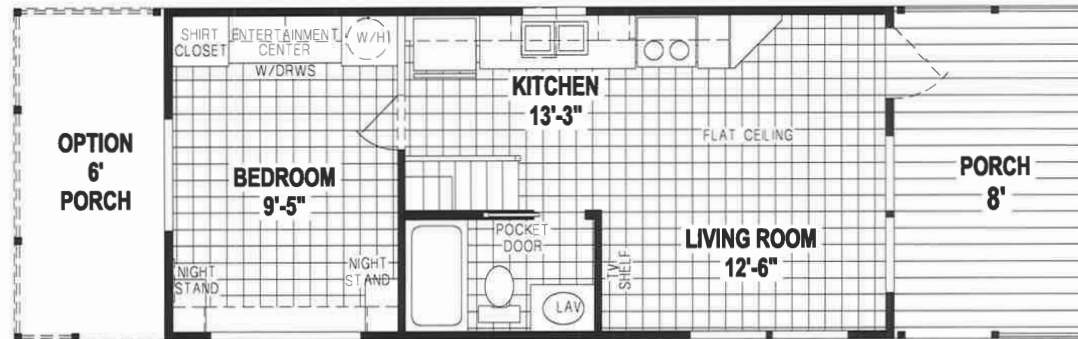

Lawler

Shore Park Cabin Series

399 SQ. FT. (Approximate) 1 Bedroom, 1 Bath

Last Updated: 12-10-21

LOFT AREA

OPTION
SLIDING
GLASS DOOR

FACTORY EXPO HOME CENTERS
77 Horseshoe Rd.,
Leola, PA 17540

PennsylvaniaFactoryDirect.com | 1-800-654-8392