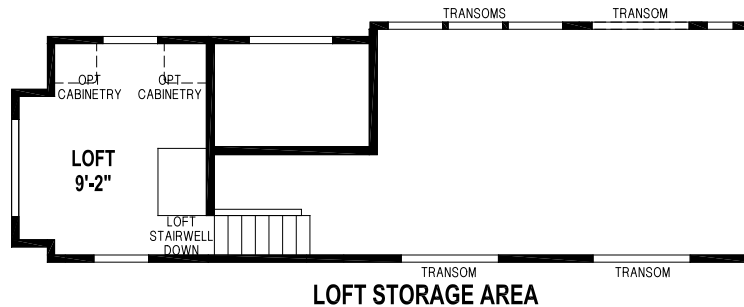

Kingstown

Shore Park Series

Factory Expo

PARK MODEL HOMES

Park Model
1 Bedroom, 1 Bath, Loft
Approx. 399 Sq. Ft.

Last Updated: 5-16-17

Factory Expo Home Centers
 77 Horseshoe Road
 Leola, PA 17540

I authorize Factory Expo to build my house, per this plan.