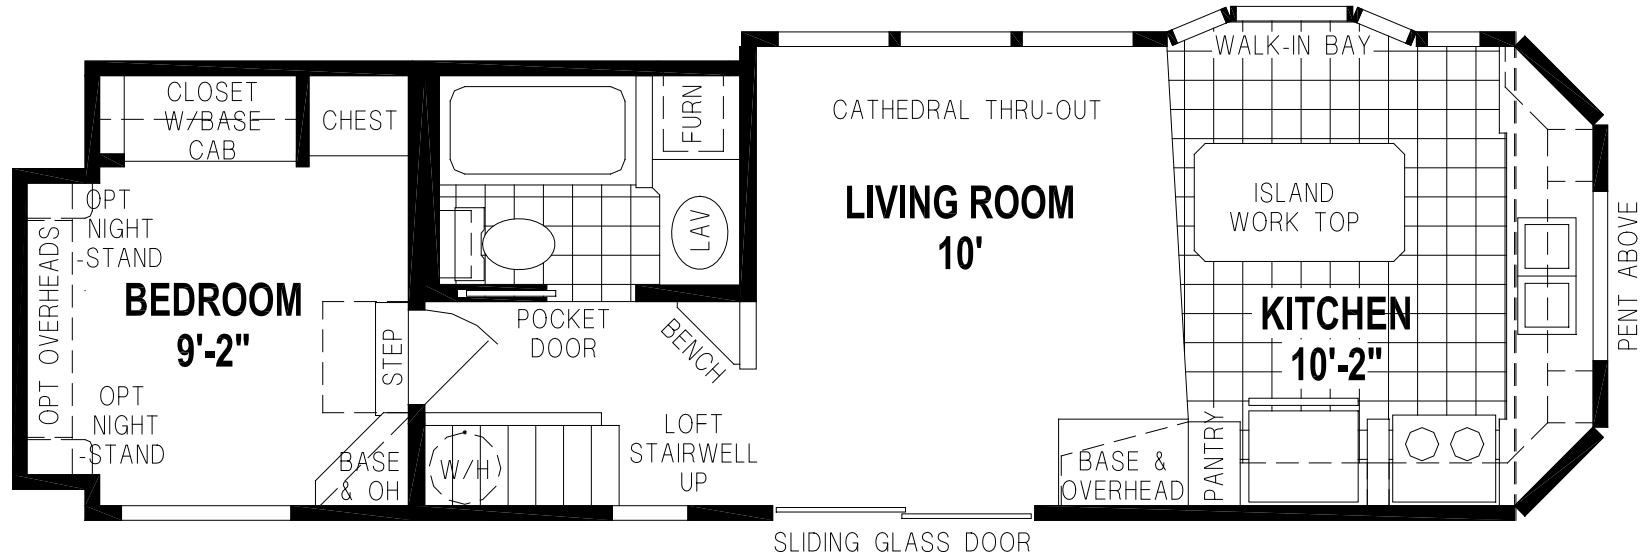

Kingstown

Shore Park Series

Factory Expo

PARK MODEL HOMES

Park Model
1 Bedroom, 1 Bath, Loft
Approx. 399 Sq. Ft.

Last Updated: 5-16-17

Factory Expo Home Centers
 77 Horseshoe Road
 Leola, PA 17540

I authorize Factory Expo to build my house, per this plan.