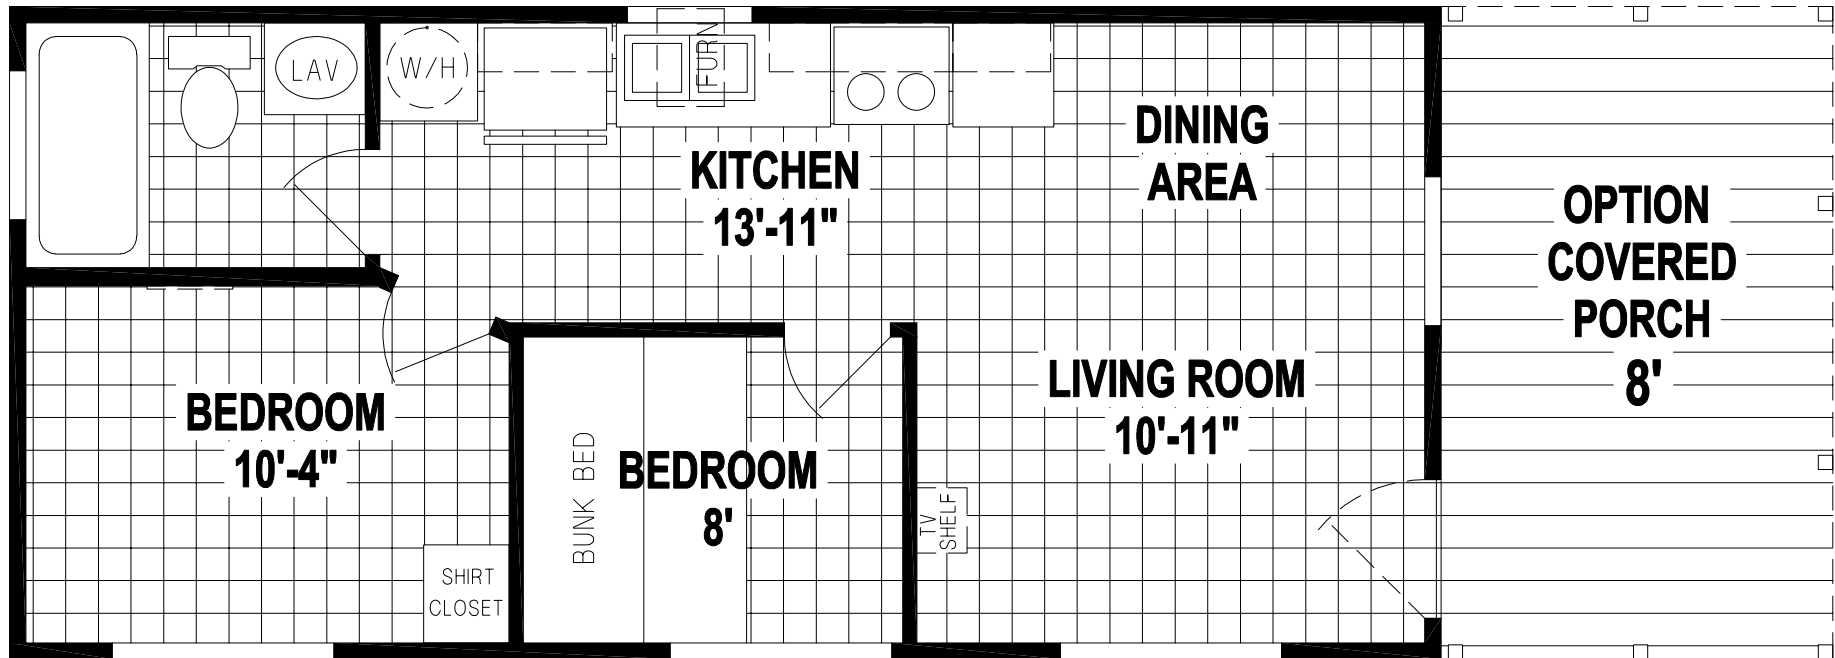

Gerrald

Prime Park Model Series

399 SQ. FT. (Approximate) 2 Bedroom, 1 Bath

CHAMPION[®]
HOMES CENTER

Last Updated: 11-14-22

CHAMPION HOMES CENTER
77 Horseshoe Rd.
Leola, PA 17540

LE.ParkModelsDirect.com | 1-800-620-3759