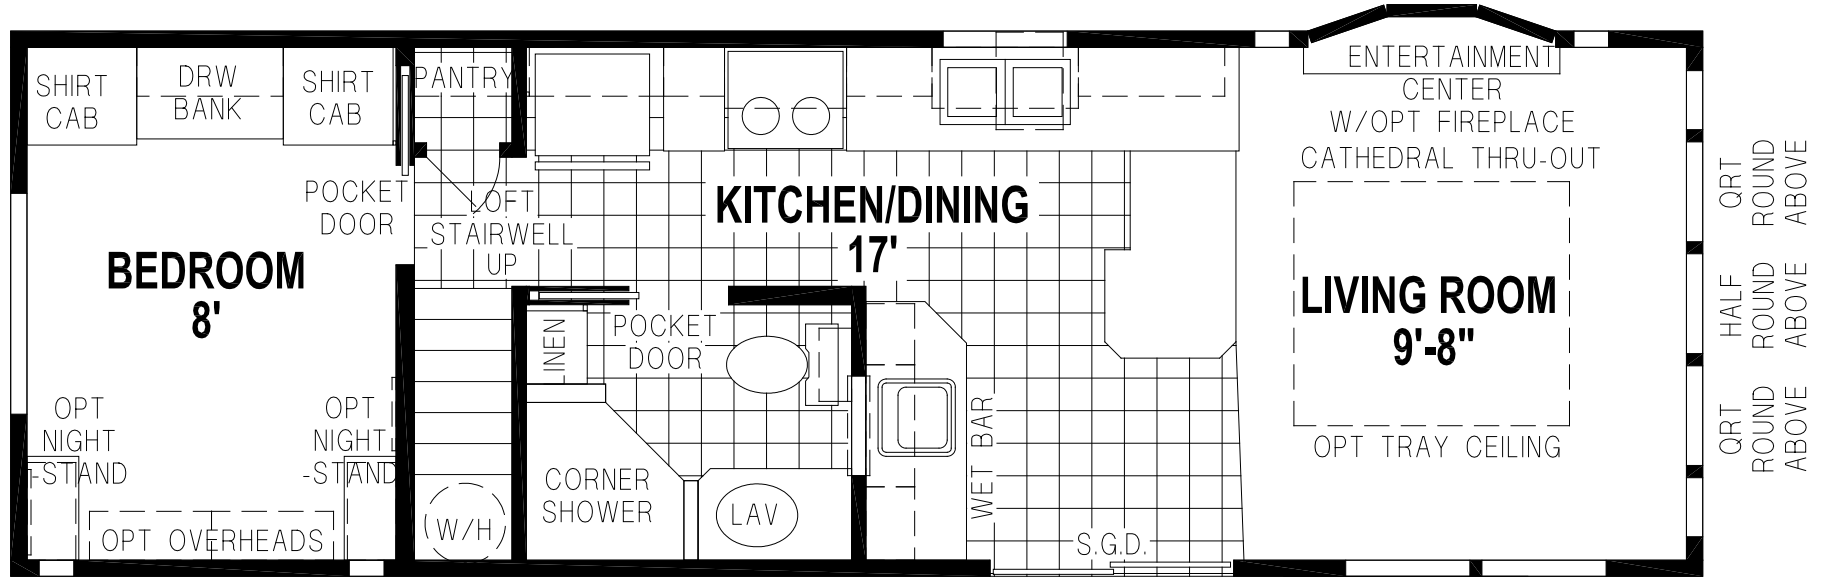

Genesee

Shore Park Series

Factory Expo

PARK MODEL HOMES

Park Model
1 Bedroom, 1 Bath, Loft
Approx. 399 Sq. Ft.

Last Updated: 5-16-17

LOFT STORAGE AREA

Factory Expo Home Centers
77 Horseshoe Road
Leola, PA 17540