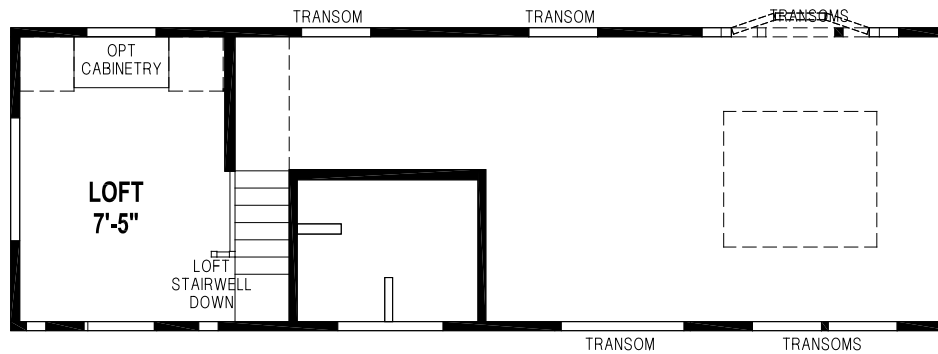

Genesee

Shore Park Series

Factory Expo

PARK MODEL HOMES

Park Model
1 Bedroom, 1 Bath, Loft
Approx. 399 Sq. Ft.

Last Updated: 5-16-17

LOFT STORAGE AREA

Factory Expo Home Centers
77 Horseshoe Road
Leola, PA 17540