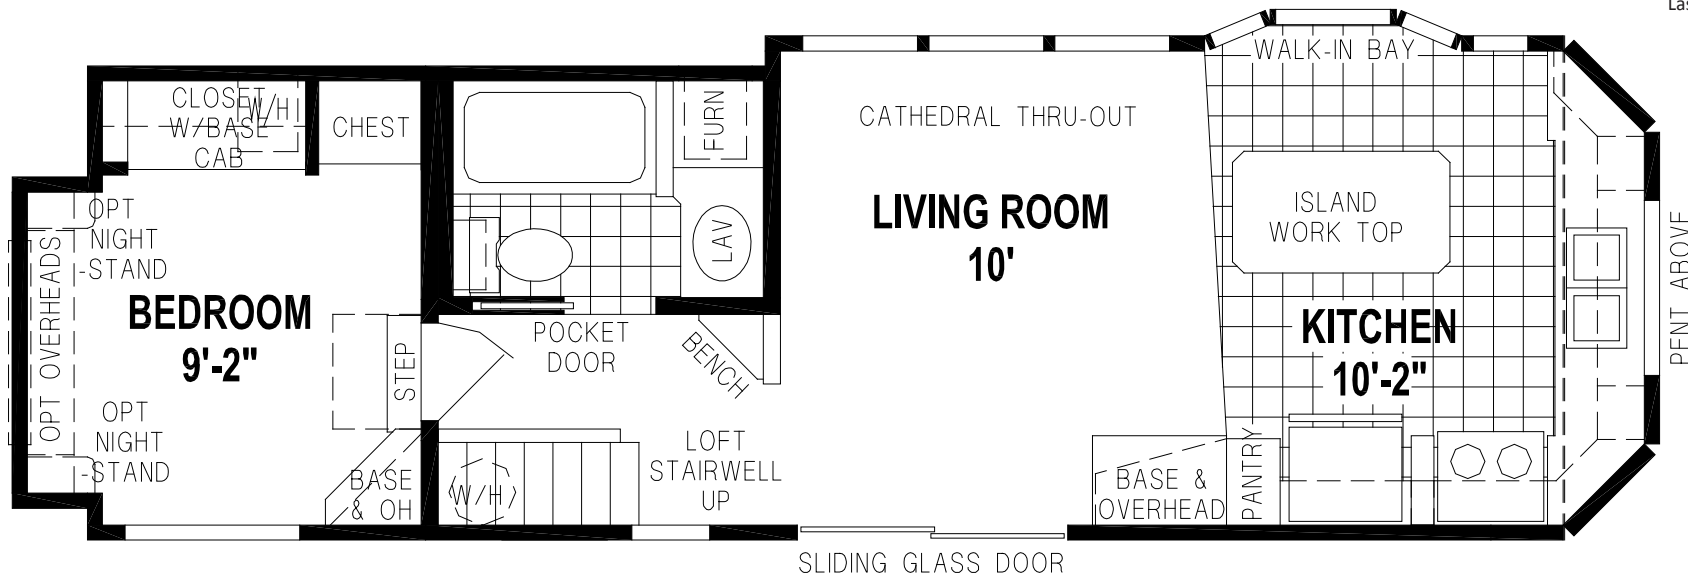

Fenwick

Shore Park New England Series

Park Model
1 Bedroom, 1 Bath, Loft
Approx. 399 Sq. Ft.

Last Updated: 5-16-17

Factory Expo Home Centers
 77 Horseshoe Road
 Leola, PA 17540

I authorize Factory Expo to build my house, per this plan.