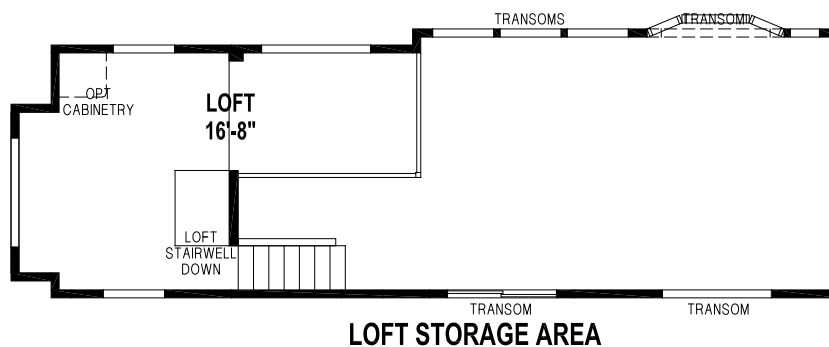

Fenwick

Shore Park New England Series

Park Model
1 Bedroom, 1 Bath, Loft
Approx. 399 Sq. Ft.

Last Updated: 5-16-17

Factory Expo Home Centers
 77 Horseshoe Road
 Leola, PA 17540

I authorize Factory Expo to build my house, per this plan.