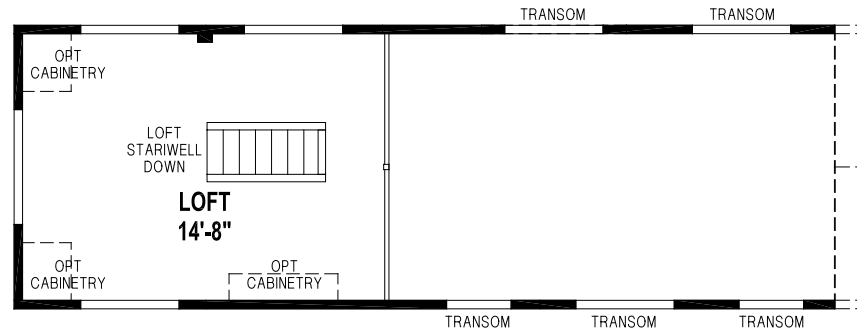

Cresskill

Shore Park Series

Factory Expo

PARK MODEL HOMES

Park Model
1 Bedroom, 1 Bath, Loft
Approx. 399 Sq. Ft.

Last Updated: 5-16-17

LOFT STORAGE AREA

Factory Expo Home Centers
 77 Horseshoe Road
 Leola, PA 17540