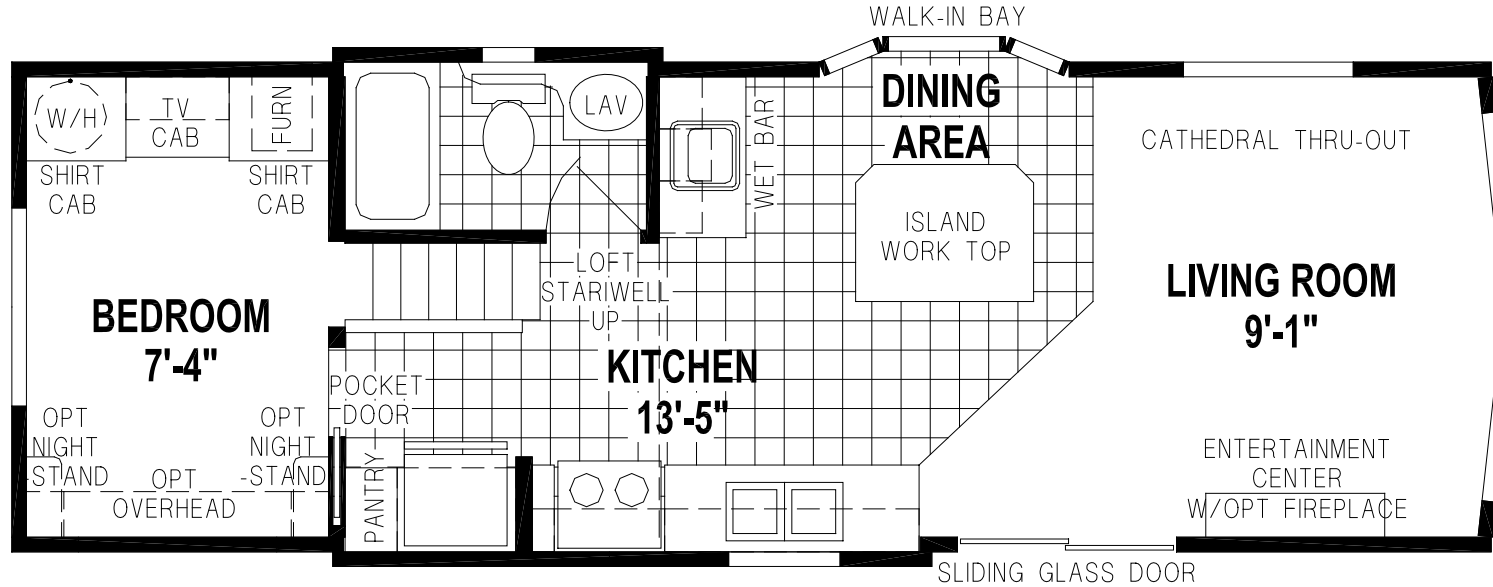

Cresskill

Shore Park Series

Factory Expo

PARK MODEL HOMES

Park Model
1 Bedroom, 1 Bath, Loft
Approx. 399 Sq. Ft.

Last Updated: 5-16-17

LOFT STORAGE AREA

Factory Expo Home Centers
 77 Horseshoe Road
 Leola, PA 17540