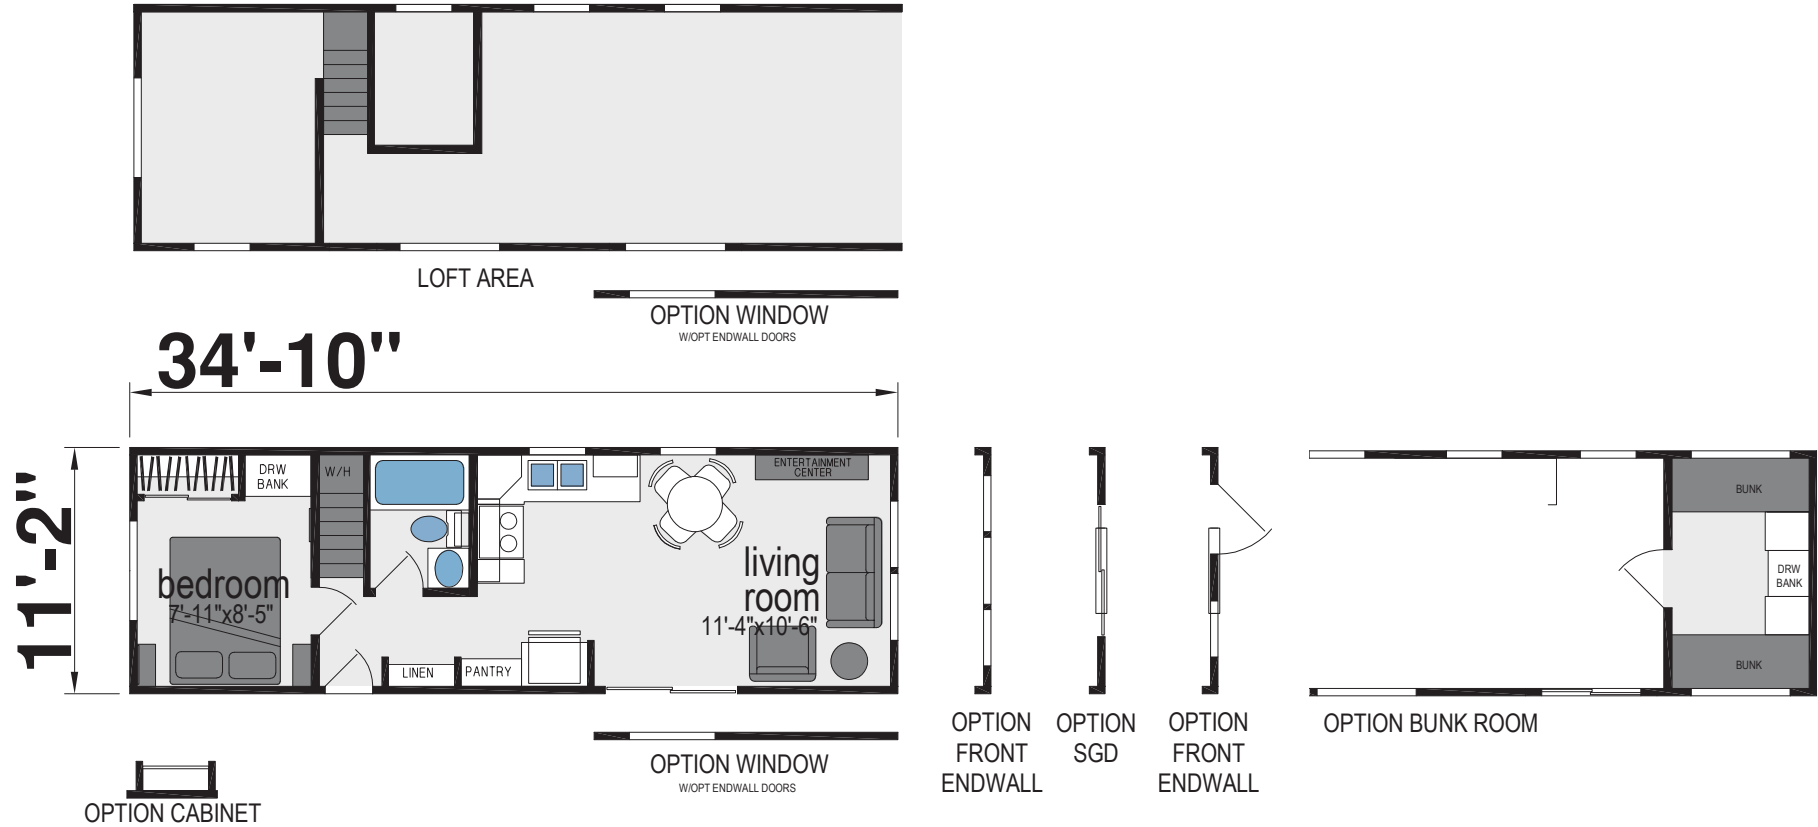

# Connellsville

Shore Park Series

399 SQ. FT. (Approximate) 1 Bedroom, 1 Bath

Last Updated: 8-19-24

**CHAMPION HOMES CENTER**  
77 Horseshoe Rd.  
Leola, PA 17540

**LE.ParkModelsDirect.com | 1-800-620-3759**