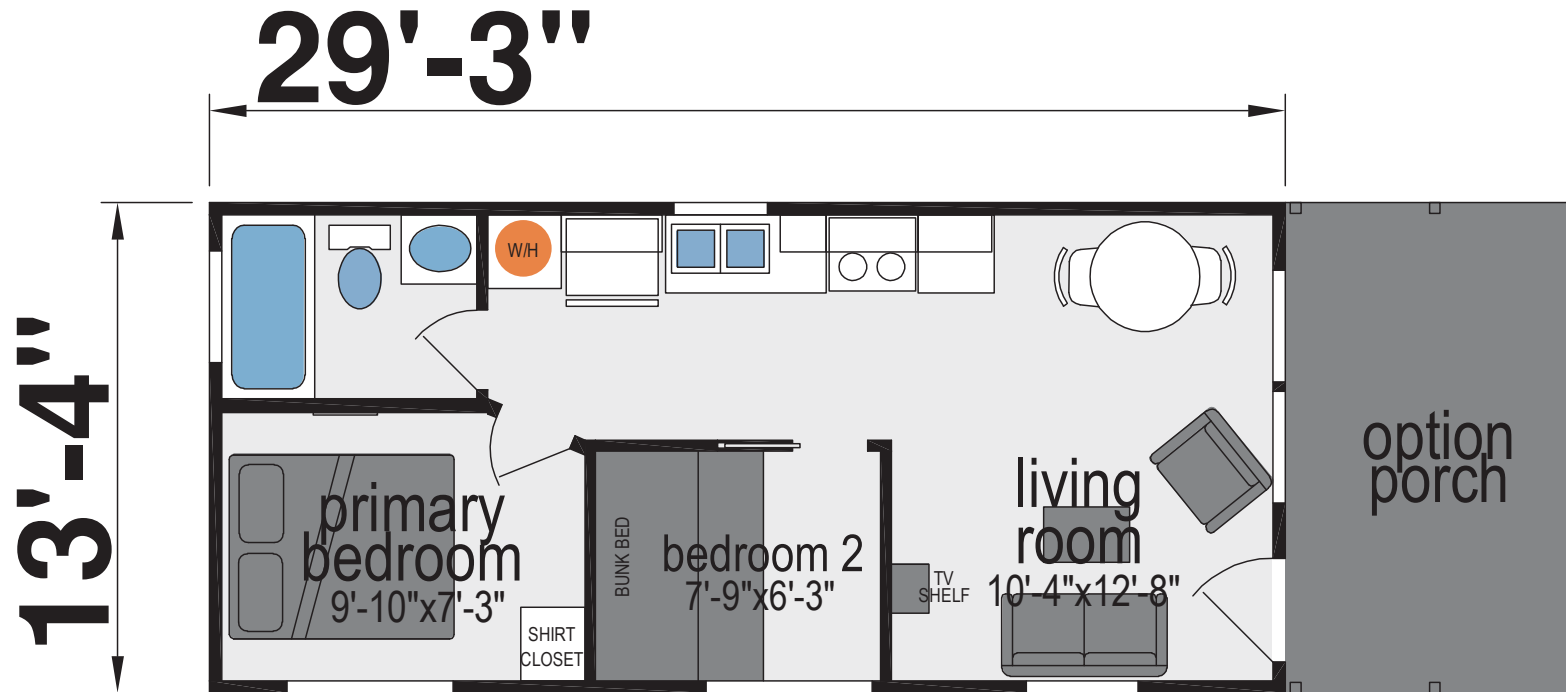

# Colley

Shore Park Series

399 SQ. FT. (Approximate) 2 Bedroom, 1 Bath

Last Updated: 8-19-24

**CHAMPION HOMES CENTER**  
77 Horseshoe Rd.  
Leola, PA 17540

**LE.ParkModelsDirect.com | 1-800-620-3759**

**IMPORTANT:** Champion Homes reserves the right to modify, cancel or substitute products or features of this event at any time without prior notice or obligation. Pictures and other promotional materials are representative and may depict or contain floor plans, square footages, elevations, options, upgrades, extra design features, decorations, floor coverings, specialty light fixtures, custom paint and wall coverings, window treatments, landscaping, sound and alarm systems, furnishings, appliances, and other designer/decorator features and amenities that are not included as part of the home and/or may not be available at all locations. Home, pricing and community information is subject to change, and homes to prior sale, at any time without notice or obligation. ©2020 Champion Homes. All rights reserved.