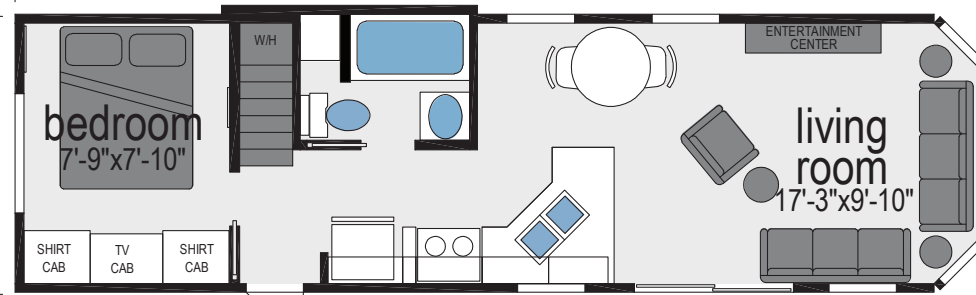

# Clymer

Shore Park Series

399 SQ. FT. (Approximate) 1 Bedroom, 1 Bath

Last Updated: 8-19-24

LOFT AREA

36'-10"

10'-6"

ALTERNATE CLOSET