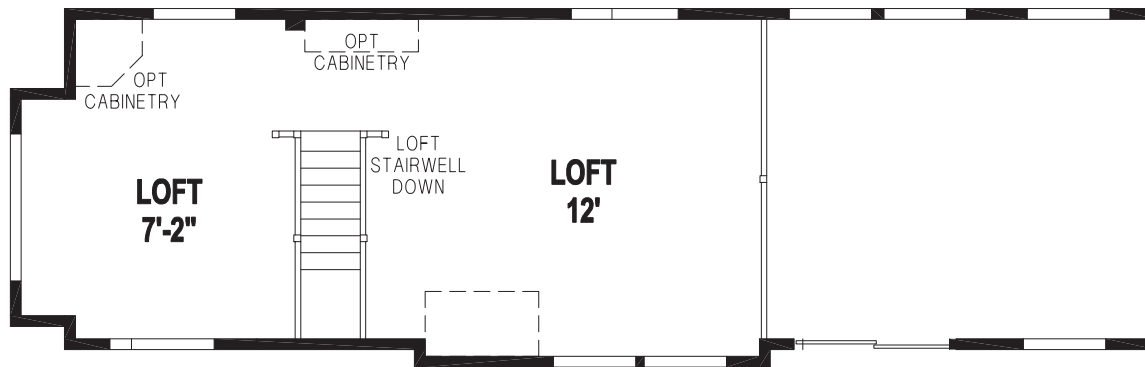

Brighton

Shore Park Series

Factory Expo

PARK MODEL HOMES

Park Model
1 Bedroom, 1 Bath
Approx. 399 Sq. Ft.

Last Updated: 10-10-18

LOFT STORAGE AREA

Factory Expo Home Centers
 77 Horseshoe Road
 Leola, PA 17540