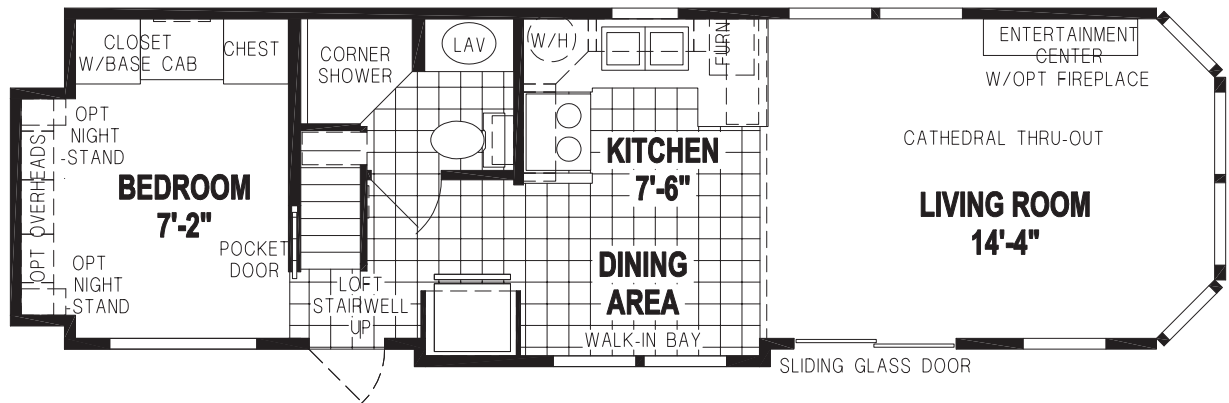

Brighton

Shore Park Series

Factory Expo

PARK MODEL HOMES

Park Model
1 Bedroom, 1 Bath
Approx. 399 Sq. Ft.

Last Updated: 10-10-18

LOFT STORAGE AREA

Factory Expo Home Centers
 77 Horseshoe Road
 Leola, PA 17540