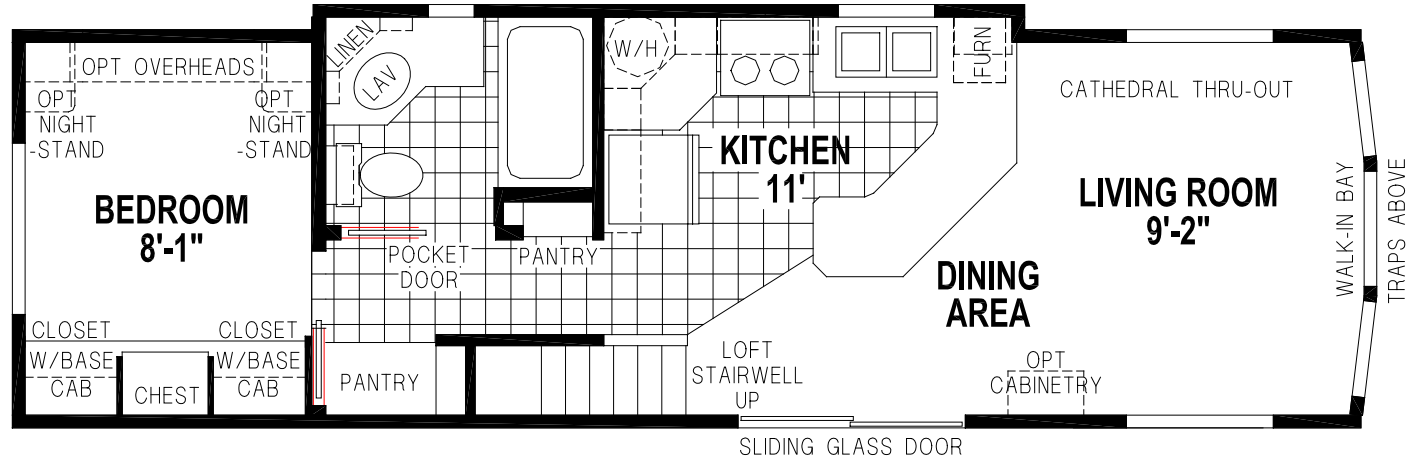

# Factory Expo

PARK MODEL HOMES

**Park Model**  
**1 Bedroom, 1 Bath, Loft**  
**Approx. 399 Sq. Ft.**

Last Updated: 5-16-17

Factory Expo Home Centers  
 77 Horseshoe Road  
 Leola, PA 17540

I authorize Factory Expo to build my house, per this plan.