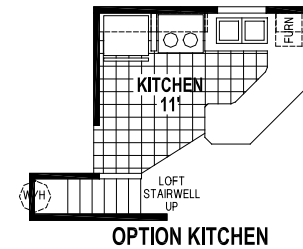

# Factory Expo

PARK MODEL HOMES

**Park Model**  
**1 Bedroom, 1 Bath, Loft**  
**Approx. 399 Sq. Ft.**

Last Updated: 5-16-17

Factory Expo Home Centers  
 77 Horseshoe Road  
 Leola, PA 17540

I authorize Factory Expo to build my house, per this plan.