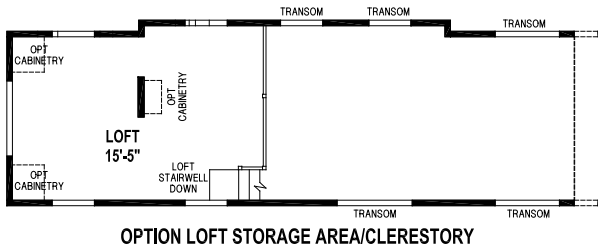

# Factory Expo

PARK MODEL HOMES

**Park Model**  
**1 Bedroom, 1 Bath, Loft**  
**Approx. 399 Sq. Ft.**

Last Updated: 5-16-17

Factory Expo Home Centers  
 77 Horseshoe Road  
 Leola, PA 17540

I authorize Factory Expo to build my house, per this plan.