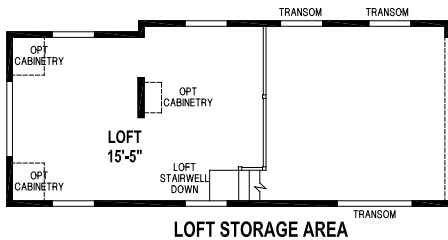

# Factory Expo

PARK MODEL HOMES

**Park Model**  
**1 Bedroom, 1 Bath, Loft**  
**Approx. 399 Sq. Ft.**

Last Updated: 5-16-17

Factory Expo Home Centers  
 77 Horseshoe Road  
 Leola, PA 17540

I authorize Factory Expo to build my house, per this plan.