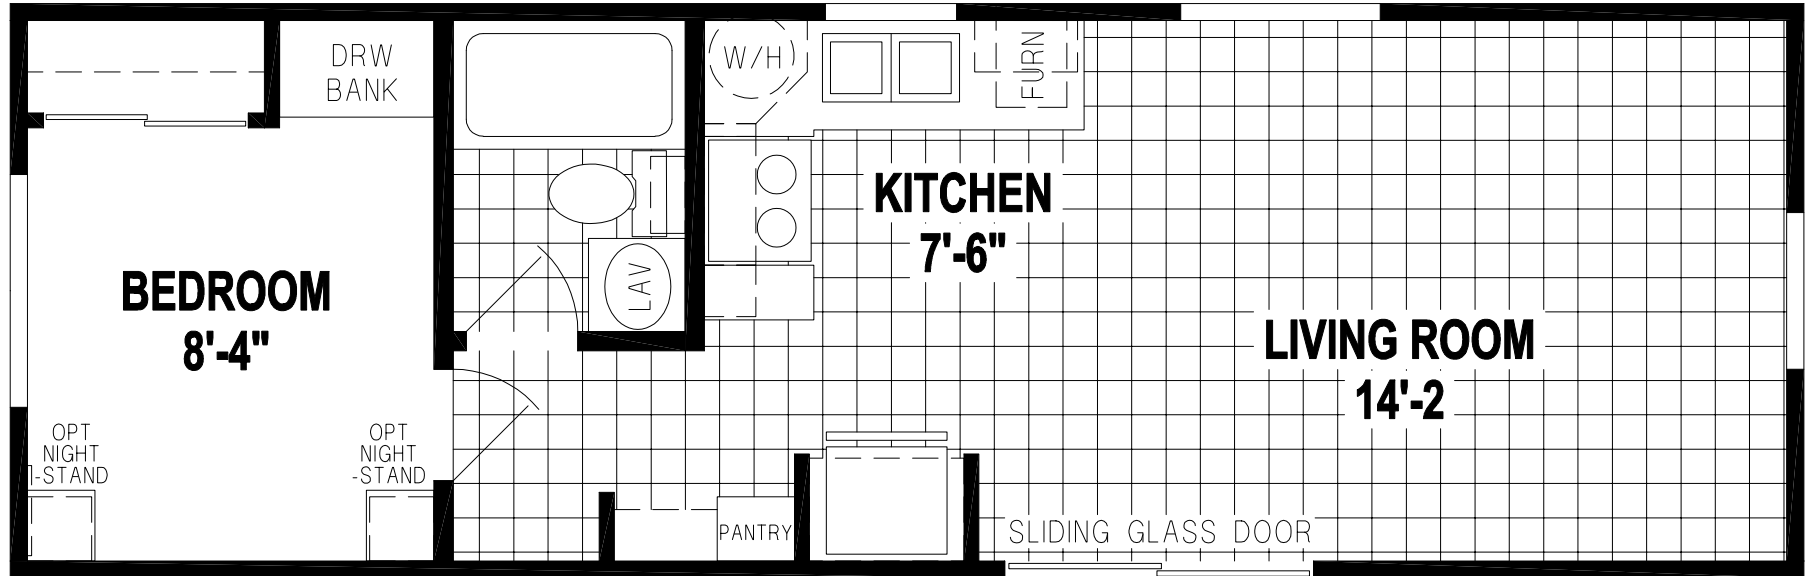

Ammon

Prime Park Model Series

399 SQ. FT. (Approximate) 1 Bedroom, 1 Bath

CHAMPION[®]
HOMES CENTER

Last Updated: 11-14-22

CHAMPION HOMES CENTER
77 Horseshoe Rd.
Leola, PA 17540

LE.ParkModelsDirect.com | 1-800-620-3759