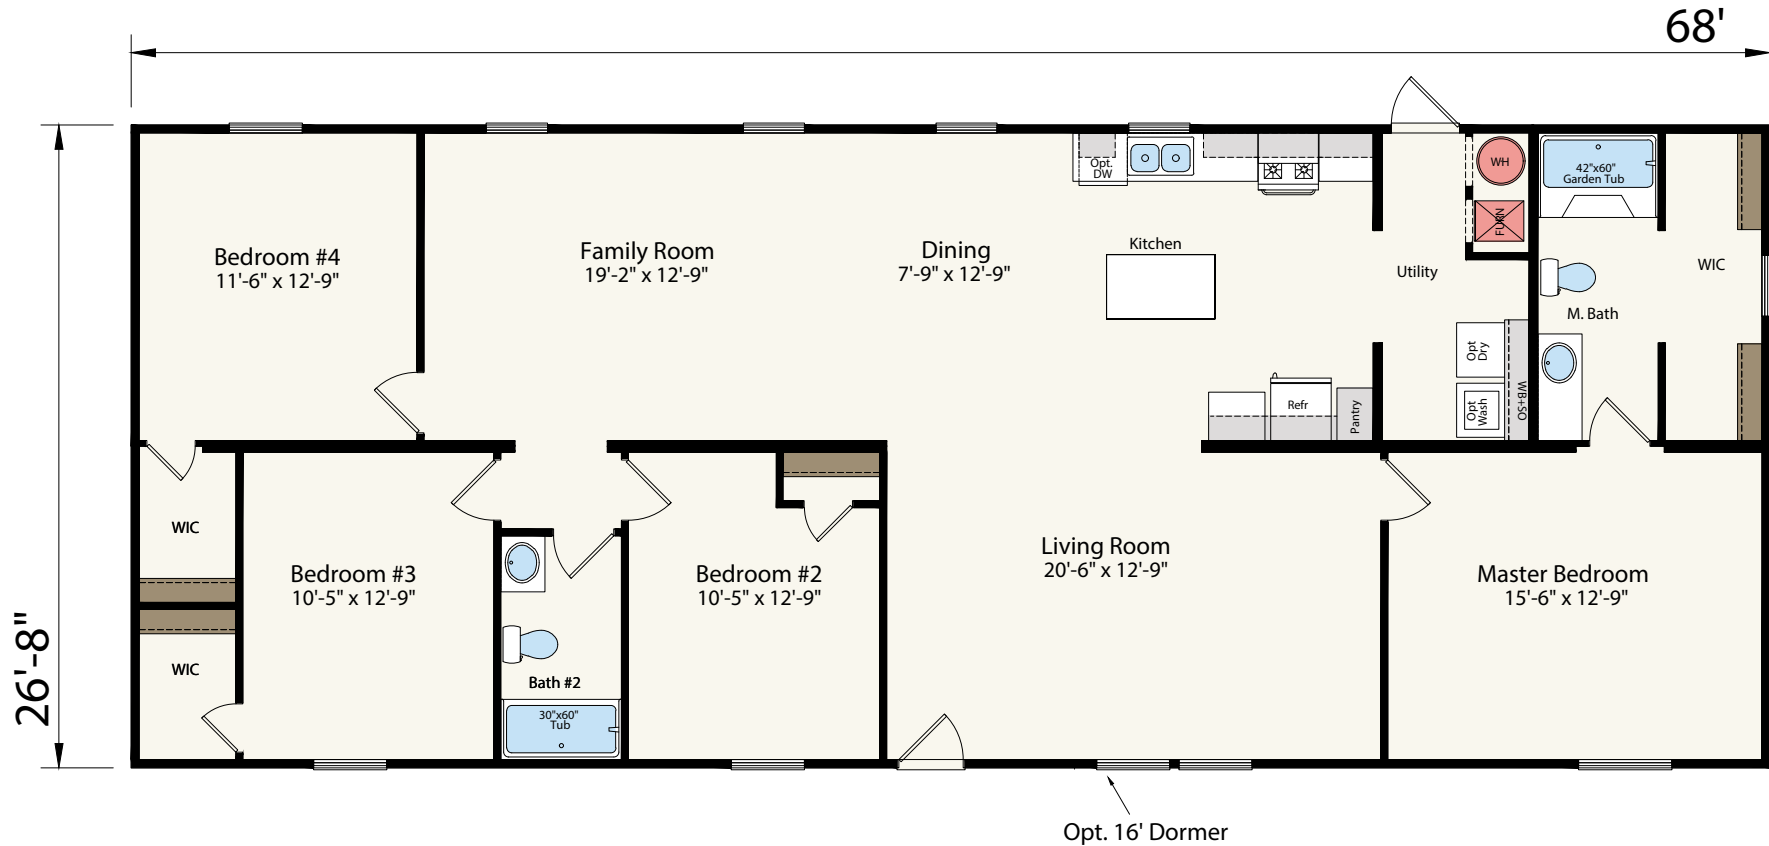

Timblin

Prime Series

1,813 SQ. FT. (Approximate) 4 Bedroom, 2 Bath

Last Updated: 3-15-22

CHAMPION HOMES CENTER
77 Horseshoe Rd.
Leola, PA 17540

PennsylvaniaFactoryDirect.com | 1-800-654-8392

IMPORTANT: Champion Homes reserves the right to modify, cancel or substitute products or features of this event at any time without prior notice or obligation. Pictures and other promotional materials are representative and may depict or contain floor plans, square footages, elevations, options, upgrades, extra design features, decorations, floor coverings, specialty light fixtures, custom paint and wall coverings, window treatments, landscaping, sound and alarm systems, furnishings, appliances, and other designer/decorator features and amenities that are not included as part of the home and/or may not be available at all locations. Home, pricing and community information is subject to change, and homes to prior sale, at any time without notice or obligation. ©2020 Champion Homes. All rights reserved.