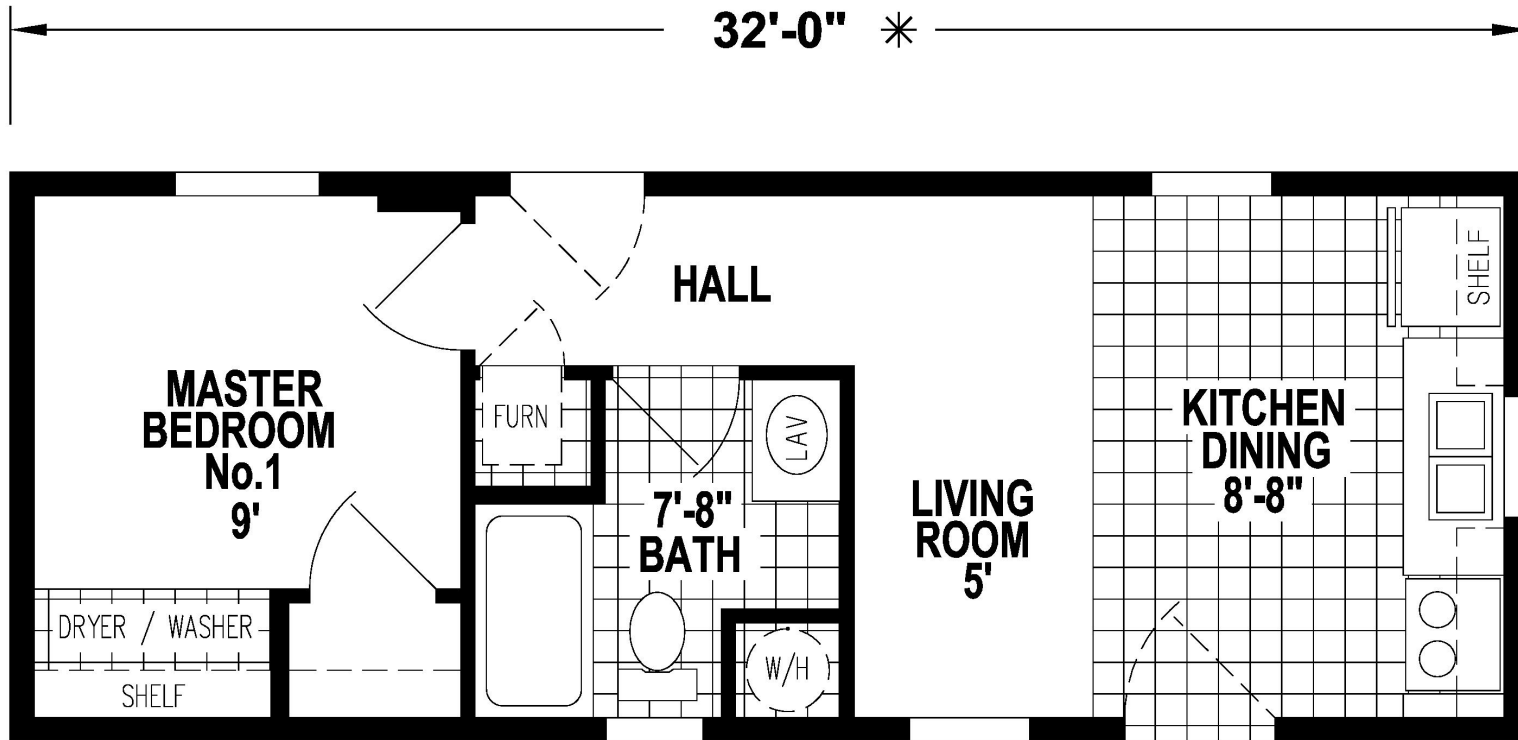

Thrifty 1

Sunwood Single Section Series

Factory Expo

"Factory Direct Pricing" HOME CENTERS

1 Bedroom, 1 Bath
Approx. 384 Sq. Ft.

Last Updated: 8-21-20

*Special Value Home, Limit 1 per customer

Factory Expo Home Centers
77 Horseshoe Road
Leola, PA 17540