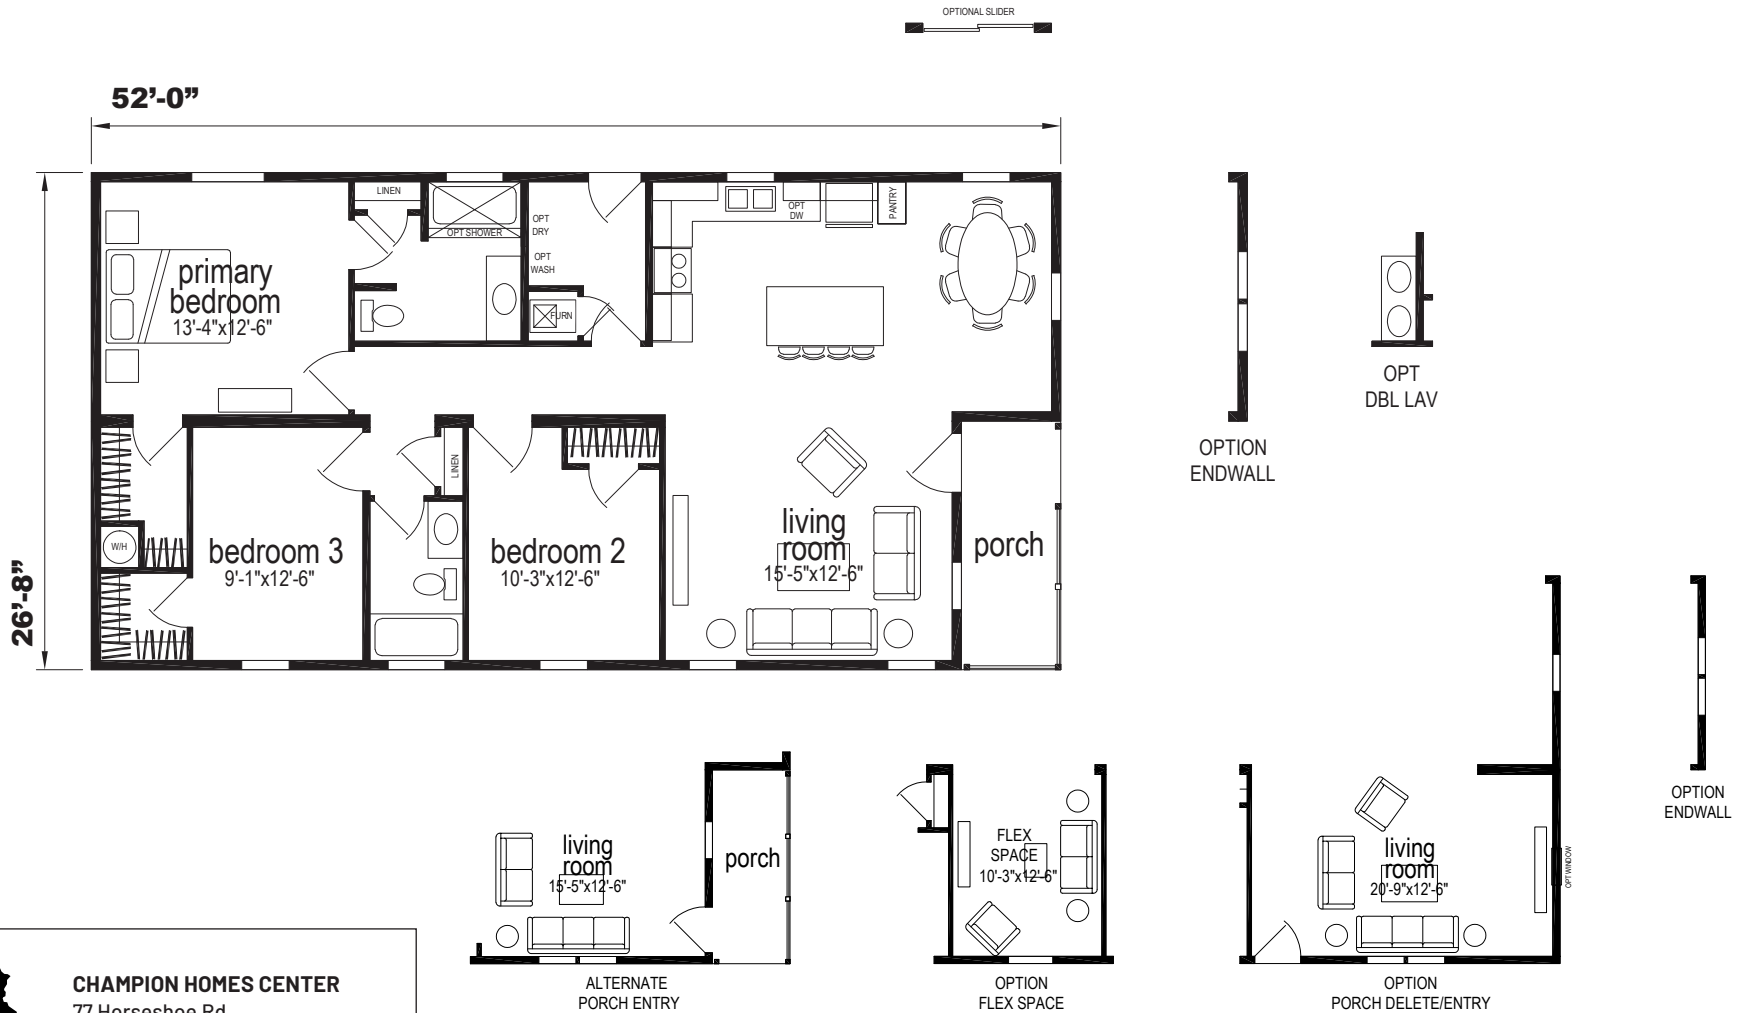

# Smithburg

Sunwood Multi Section Series

1,369 SQ. FT. (Approximate) 3 Bedroom, 2 Bath

Last Updated: 8-13-24

**CHAMPION HOMES CENTER**  
77 Horseshoe Rd.  
Leola, PA 17540

**PennsylvaniaFactoryDirect.com | 1-800-654-8392**