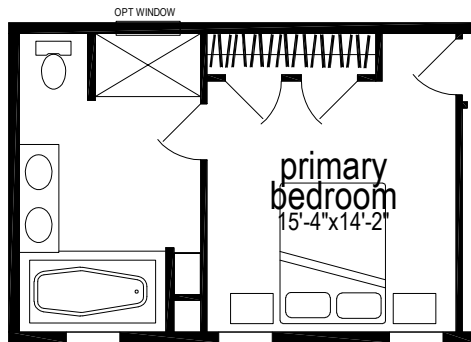

Sawyer

Sunwood Single Section Series

1,116 SQ. FT. (Approximate) 2 Bedroom, 2 Bath

Last Updated: 8-13-24

OPTION
PLATFORM TUB

CHAMPION HOMES CENTER
77 Horseshoe Rd.
Leola, PA 17540

PennsylvaniaFactoryDirect.com | 1-800-654-8392