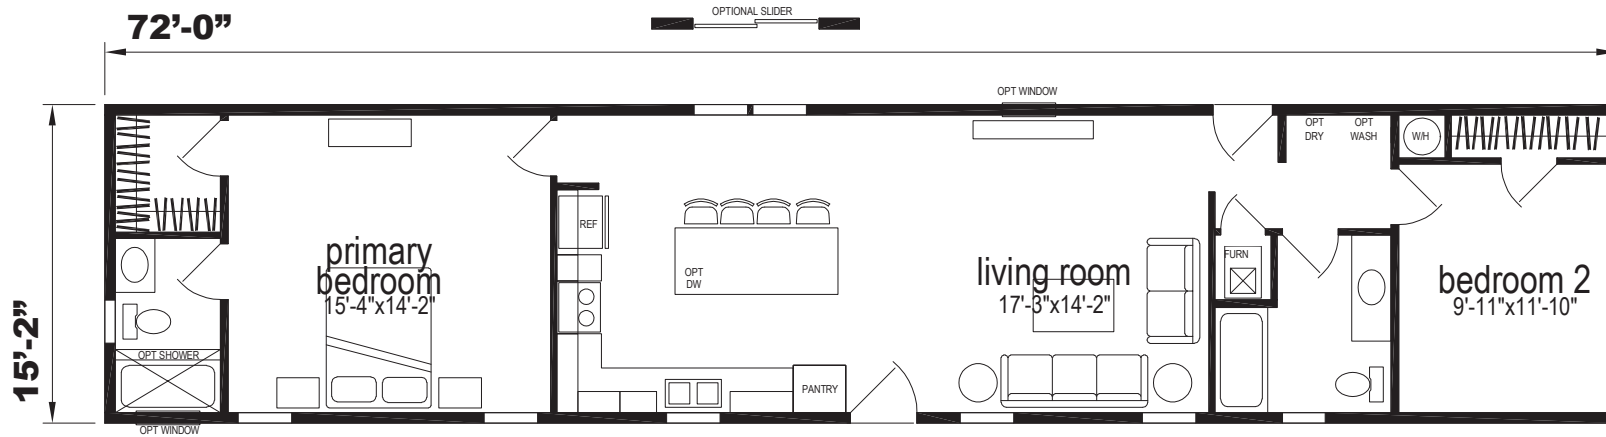

Sawyer

Sunwood Single Section Series

1,116 SQ. FT. (Approximate) 2 Bedroom, 2 Bath

Last Updated: 8-13-24

OPTION
PLATFORM TUB

CHAMPION HOMES CENTER
77 Horseshoe Rd.
Leola, PA 17540

PennsylvaniaFactoryDirect.com | 1-800-654-8392