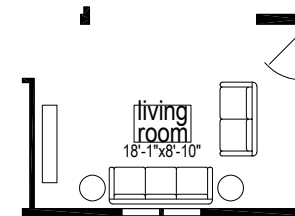

Riverdale

Sunwood Multi Section Series

1,158 SQ. FT. (Approximate) 3 Bedroom, 2 Bath

Last Updated: 8-13-24

OPTION
4 X 6 SHOWER

ALTERNATE ENTRY
W/OPT 2 BEDROOM

OPTION DEN

OPTION 2 BEDROOM