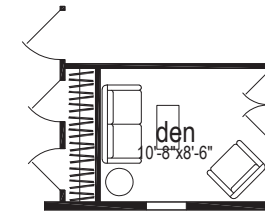

Riverdale

Sunwood Multi Section Series

1,158 SQ. FT. (Approximate) 3 Bedroom, 2 Bath

Last Updated: 8-13-24

OPTION
4 X 6 SHOWER

ALTERNATE ENTRY
W/OPT 2 BEDROOM

OPTION DEN

OPTION 2 BEDROOM