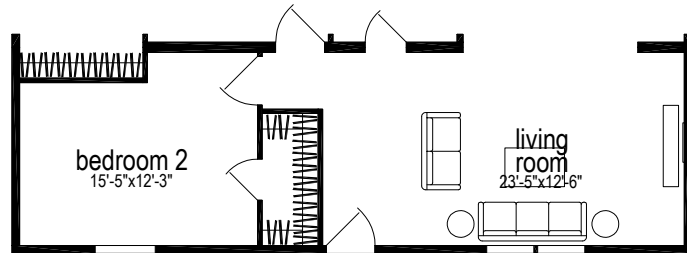

Riverdale

Sunwood Multi Section Series

1,158 SQ. FT. (Approximate) 3 Bedroom, 2 Bath

Last Updated: 8-13-24

OPTION
4 X 6 SHOWER

ALTERNATE ENTRY
W/OPT 2 BEDROOM

OPTION DEN

OPTION 2 BEDROOM