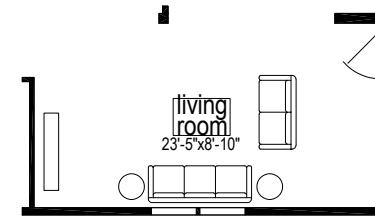

Riverdale

Sunwood Multi Section Series

1,158 SQ. FT. (Approximate) 3 Bedroom, 2 Bath

Last Updated: 8-13-24

OPTION
4 X 6 SHOWER

ALTERNATE ENTRY
W/OPT 2 BEDROOM

OPTION DEN

OPTION 2 BEDROOM