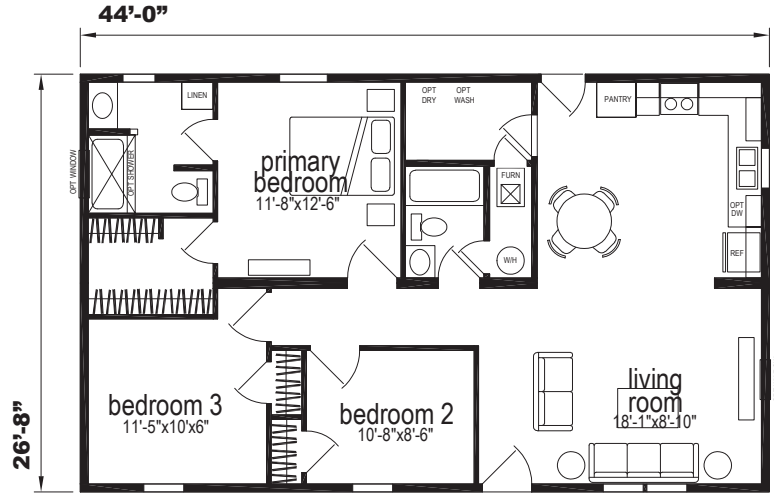

Riverdale

Sunwood Multi Section Series

1,158 SQ. FT. (Approximate) 3 Bedroom, 2 Bath

Last Updated: 8-13-24

OPTION
4 X 6 SHOWER

ALTERNATE ENTRY
W/OPT 2 BEDROOM

OPTION DEN

OPTION 2 BEDROOM