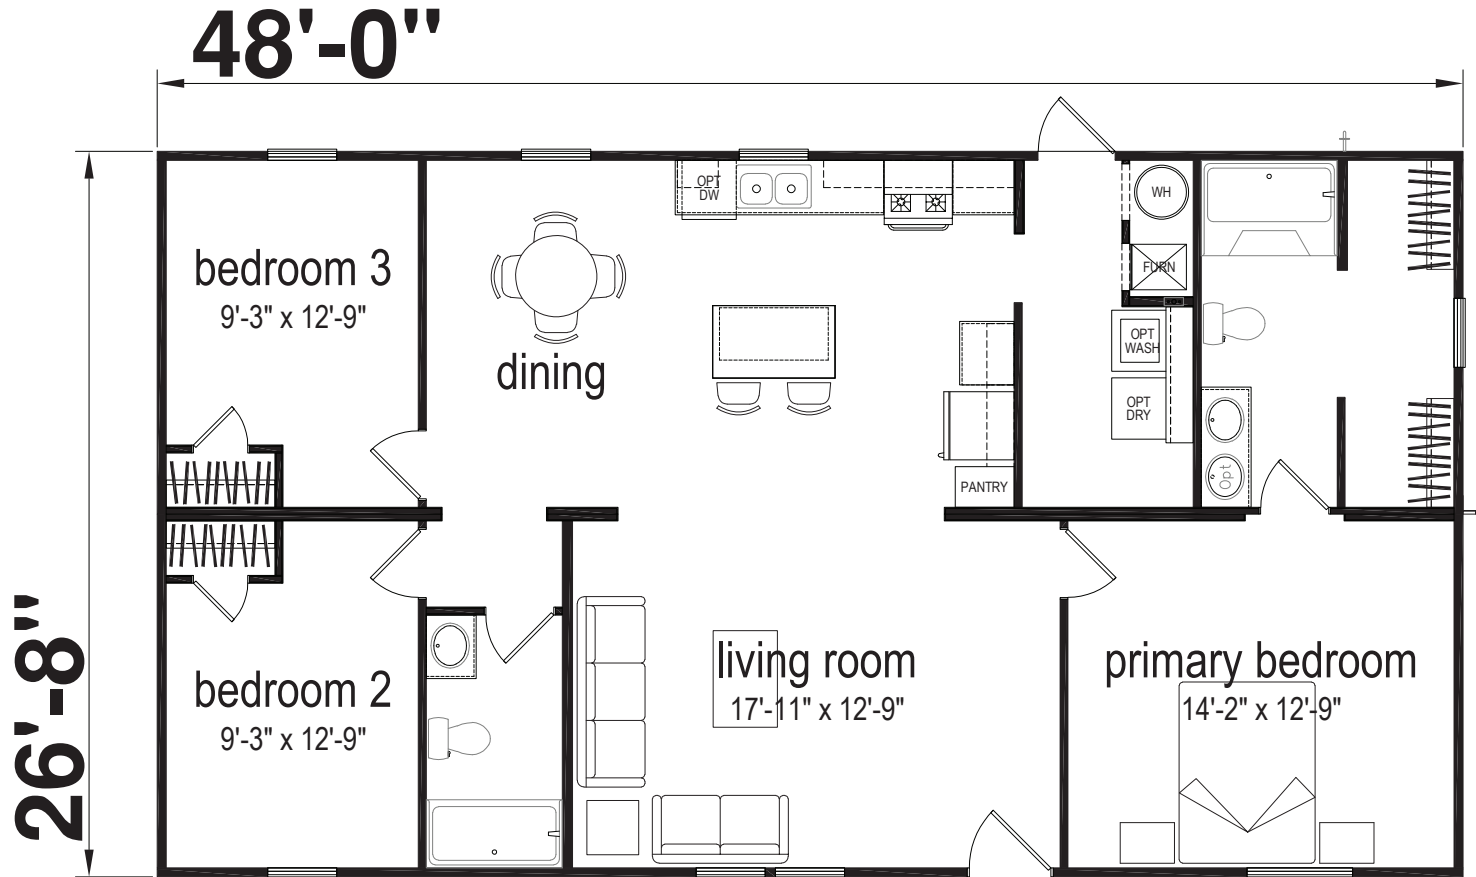

Rea

Lake Manor Series

1,280 SQ. FT. (Approximate) 3 Bedroom, 2 Bath

Last Updated: 11-1-23

CHAMPION HOMES CENTER
77 Horseshoe Rd.
Leola, PA 17540

PennsylvaniaFactoryDirect.com | 1-800-654-8392

IMPORTANT: Champion Homes reserves the right to modify, cancel or substitute products or features of this event at any time without prior notice or obligation. Pictures and other promotional materials are representative and may depict or contain floor plans, square footages, elevations, options, upgrades, extra design features, decorations, floor coverings, specialty light fixtures, custom paint and wall coverings, window treatments, landscaping, sound and alarm systems, furnishings, appliances, and other designer/decorator features and amenities that are not included as part of the home and/or may not be available at all locations. Home, pricing and community information is subject to change, and homes to prior sale, at any time without notice or obligation. ©2023 Champion Homes. All rights reserved.