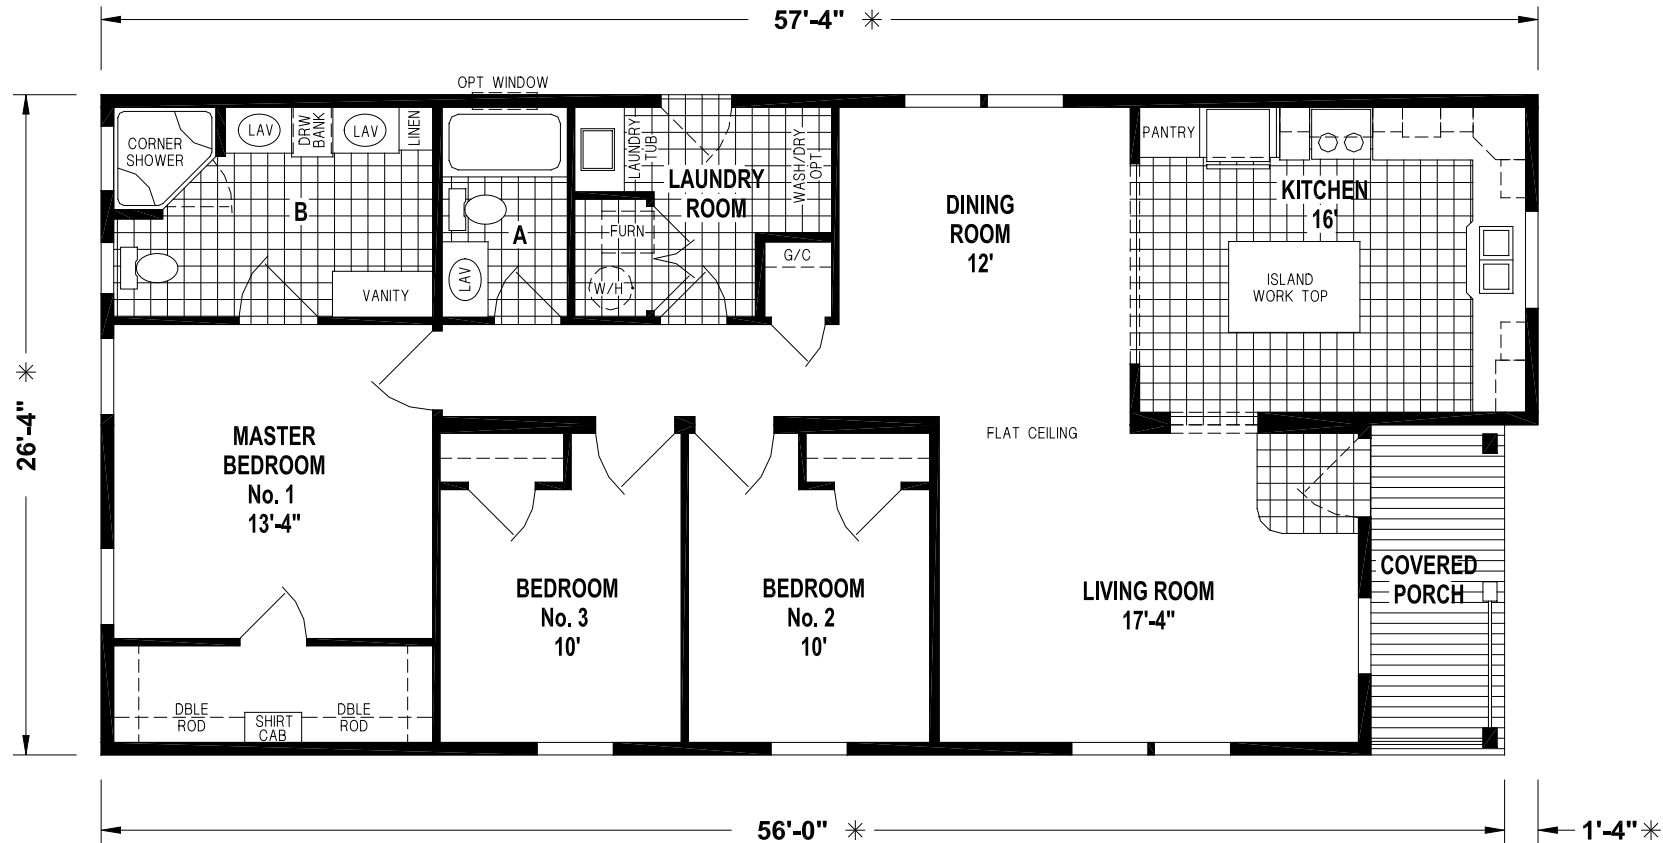

# Oxford

Wood Manor Series

# Factory Expo

"Factory Direct Value" HOME CENTERS

**3 Bedroom, 2 Bath**  
**Approx. 1,422 Sq. Ft.**

Last Updated: 12-5-14

Factory Expo Home Centers  
77 Horseshoe Road  
Leola, PA 17540

I authorize Factory Expo to build my house, per this plan.  
X \_\_\_\_\_  
Customer Signature/Date